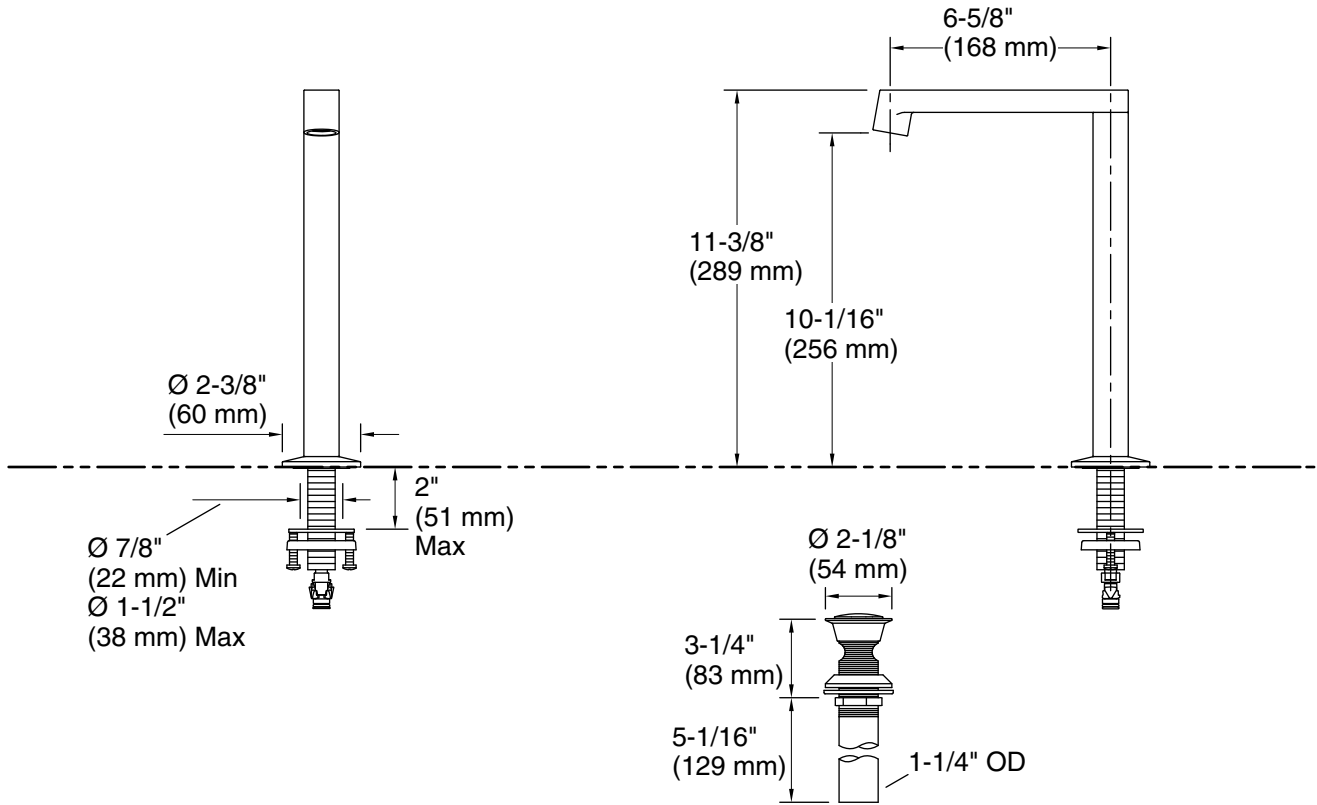

### Features

- 6-11/16" (170 mm) spout reach
- Tall height is ideal for vessel-style sinks
- 1.2 gpm (4.5 lpm) maximum flow rate at 60 psi (4.14 bar)
- Laminar flow delivers a graceful stream of water
- Includes metal touch-activated drain with 1-1/4" tailpiece
- Coordinates with Components faucets, accessories, and showering components to complete your bathroom
- This product can help a building earn Water Efficiency points in LEED® Green Building Rating System

### Technical Information

All product dimensions are nominal.

#### Spout:

Spout reach: 6-5/8" (169 mm)