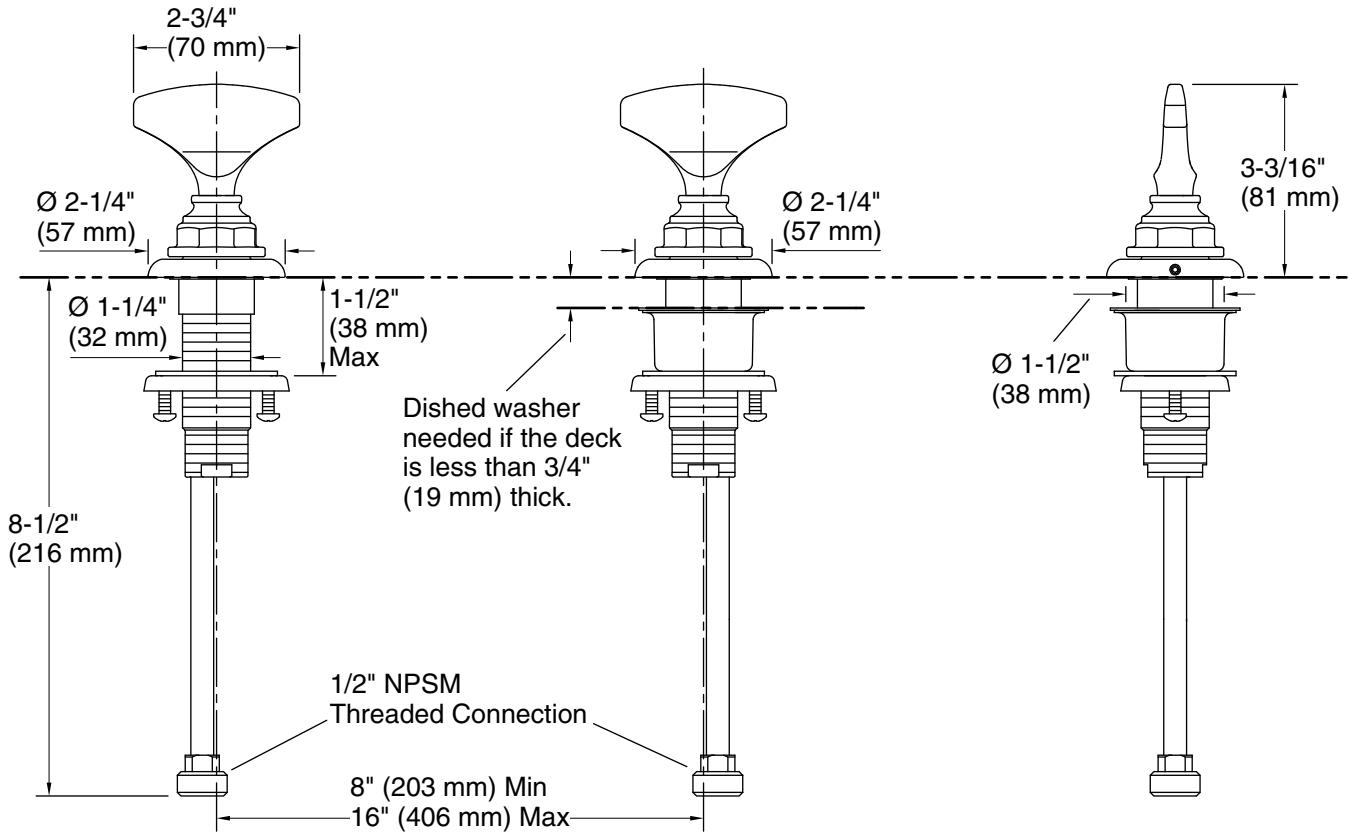

THE BOLD LOOK
OF **KOHLER**®

KOHLER Faucets Nero Marquina T-handle bathroom sink faucet handles
Artifacts®
K-98068-6NRO

Technical Information

All product dimensions are nominal.

Notes

Install this product according to the installation instructions.