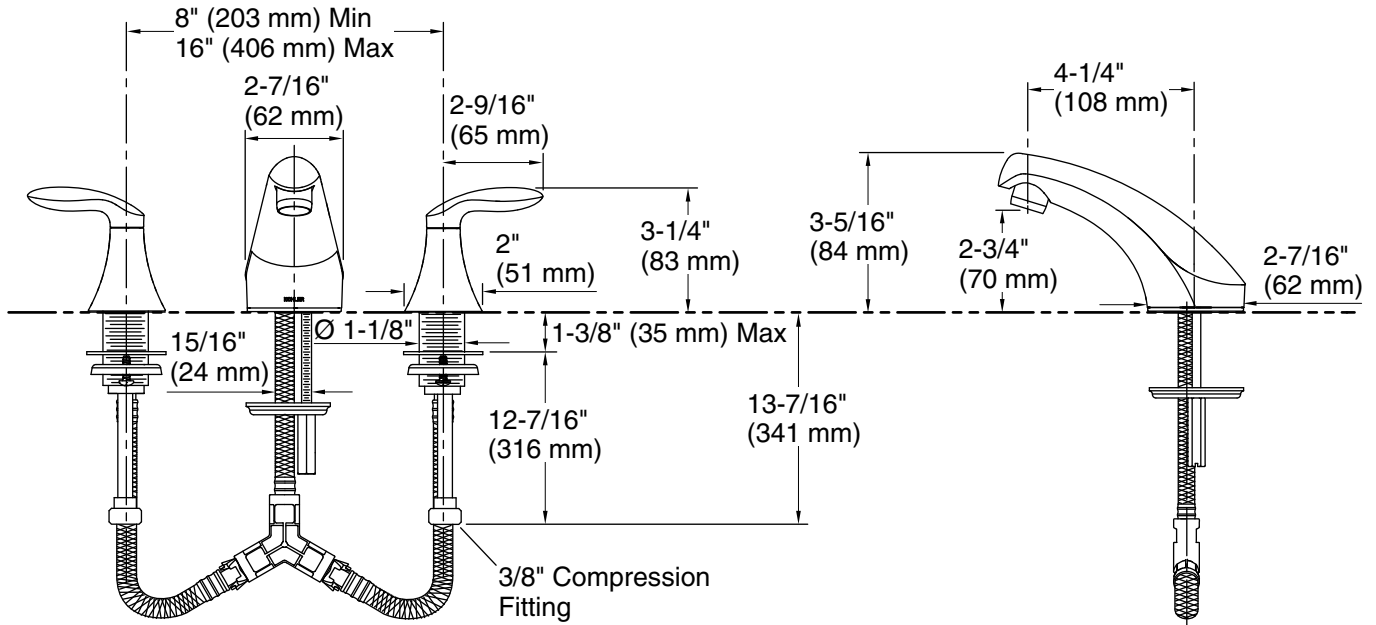

### Technical Information

All product dimensions are nominal.

#### Spout:

Spout reach: 4-1/4" (108 mm)