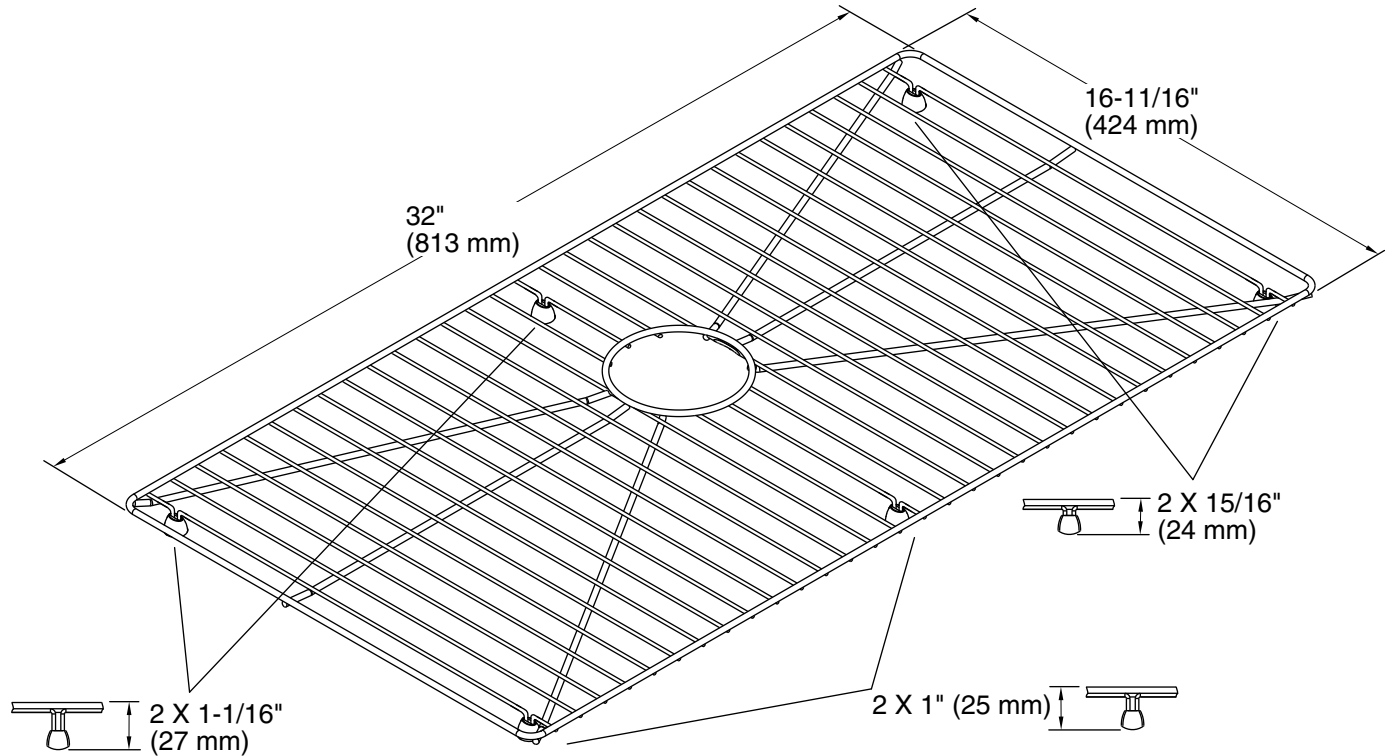

Technical Information

All product dimensions are nominal.

Material: Stainless Steel