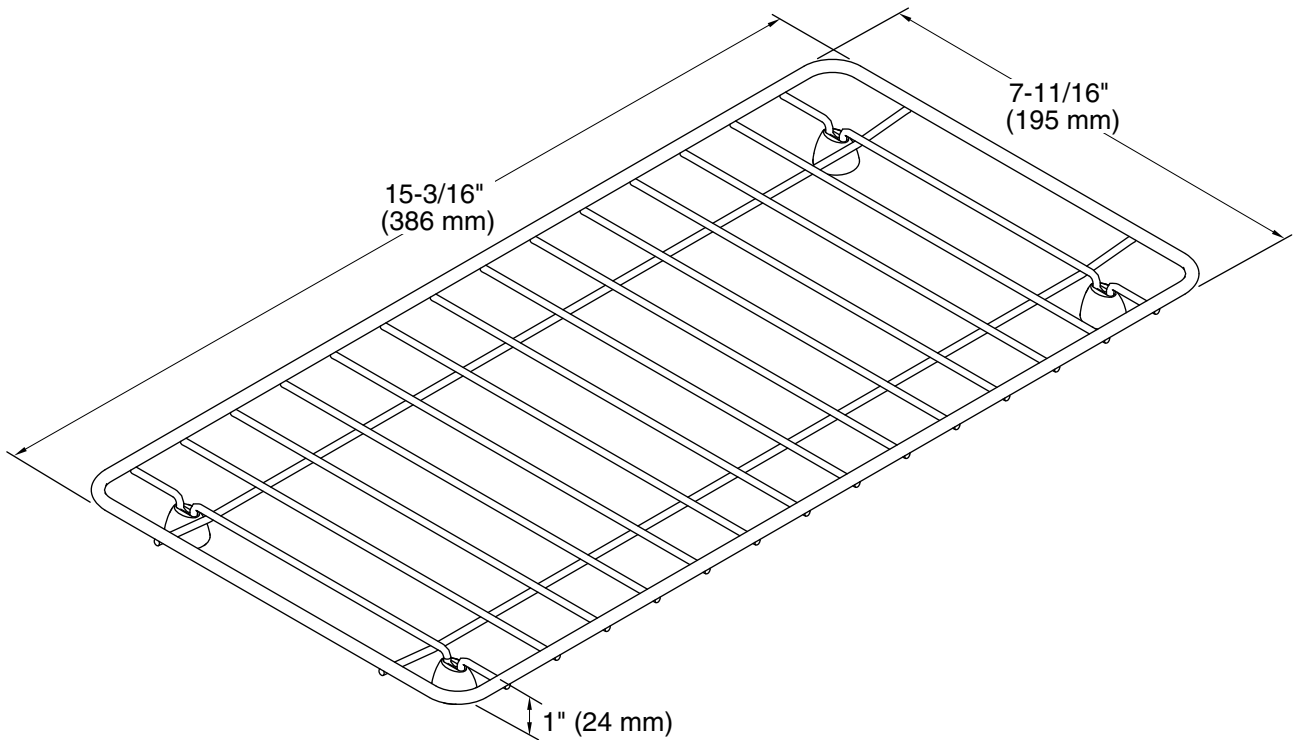

Technical Information

All product dimensions are nominal.

Material: Stainless Steel