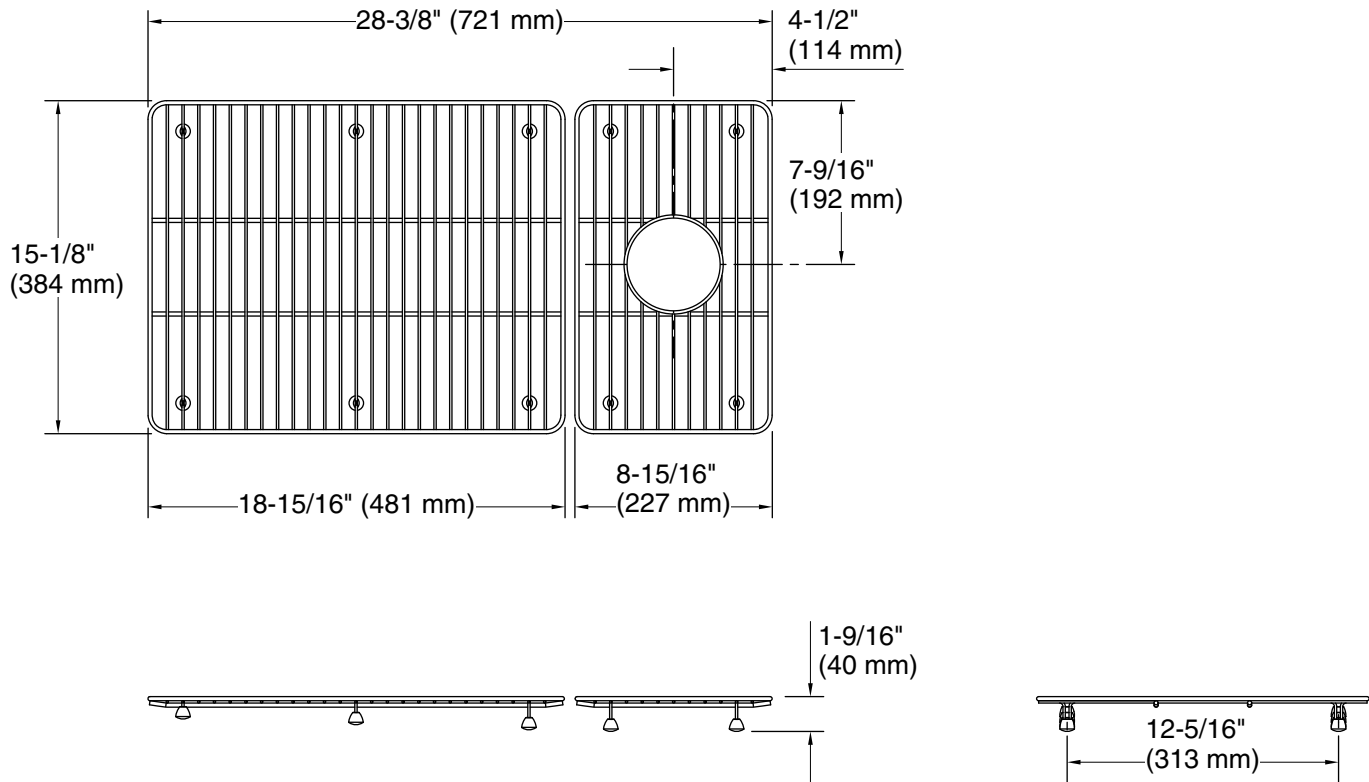

Technical Information

All product dimensions are nominal.

Material: Stainless Steel