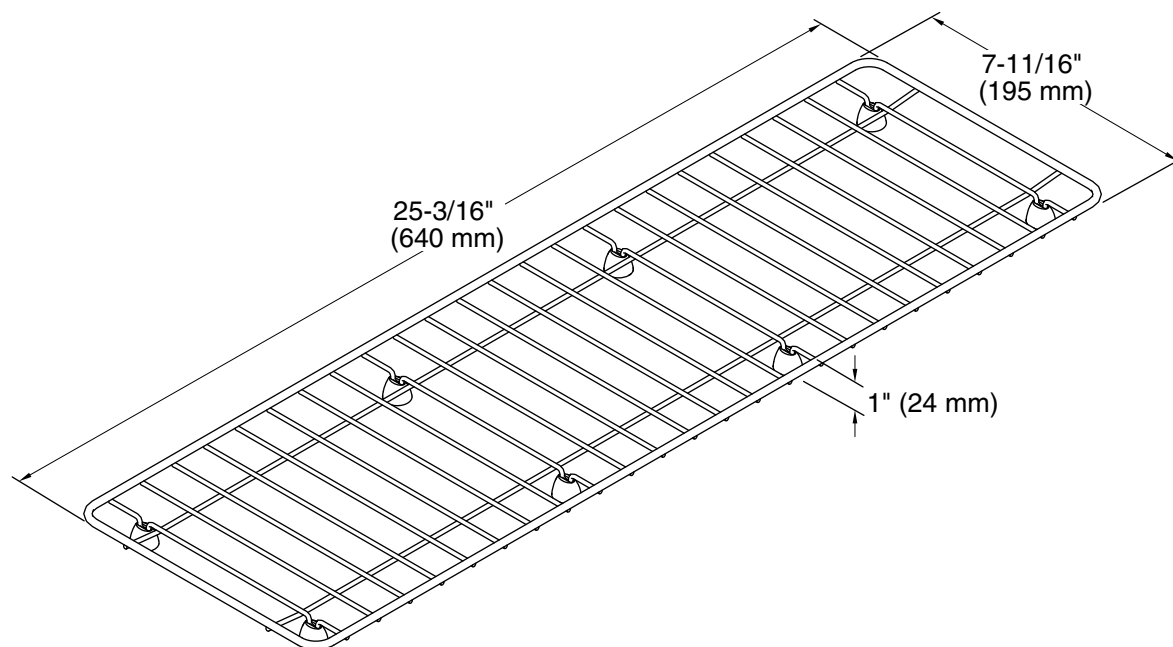

Technical Information

All product dimensions are nominal.

Material: Stainless Steel