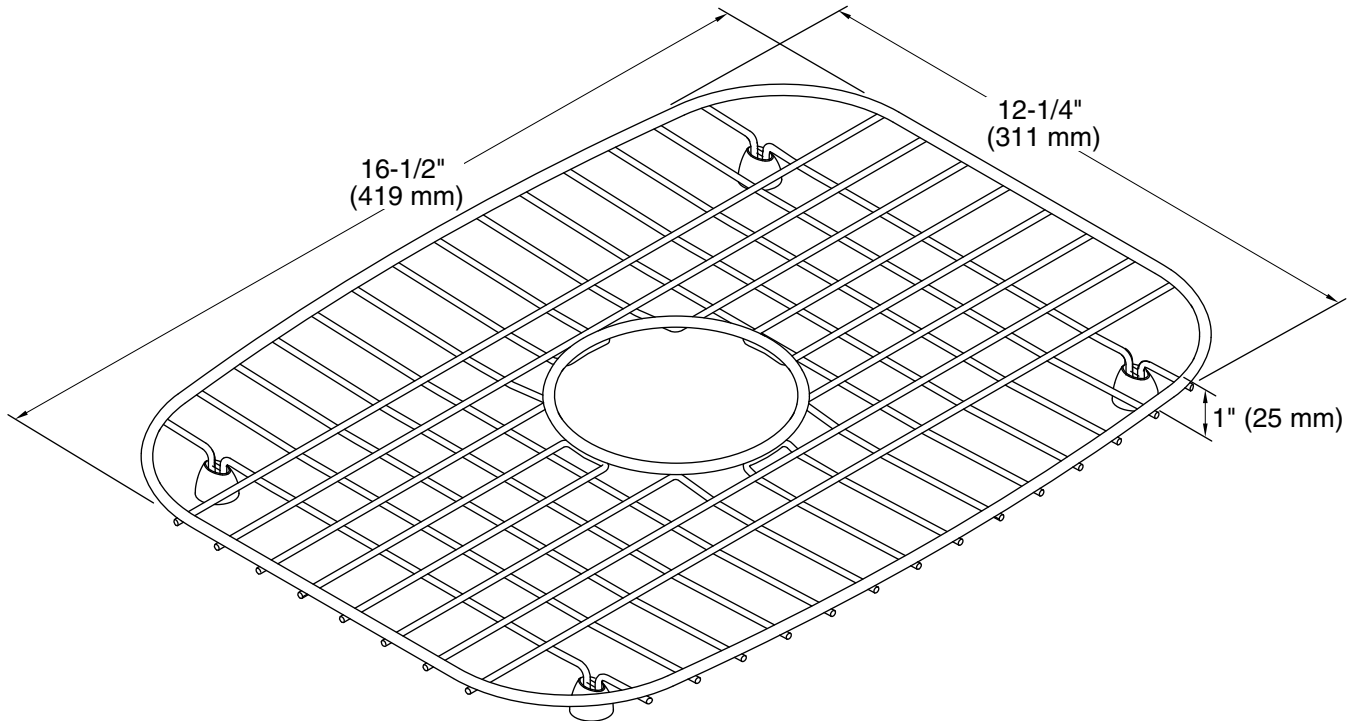

Undertone® Verse™
Sink rack for Undertone® and Verse™ kitchen sinks
K-3132

Technical Information

All product dimensions are nominal.

Material: Stainless Steel