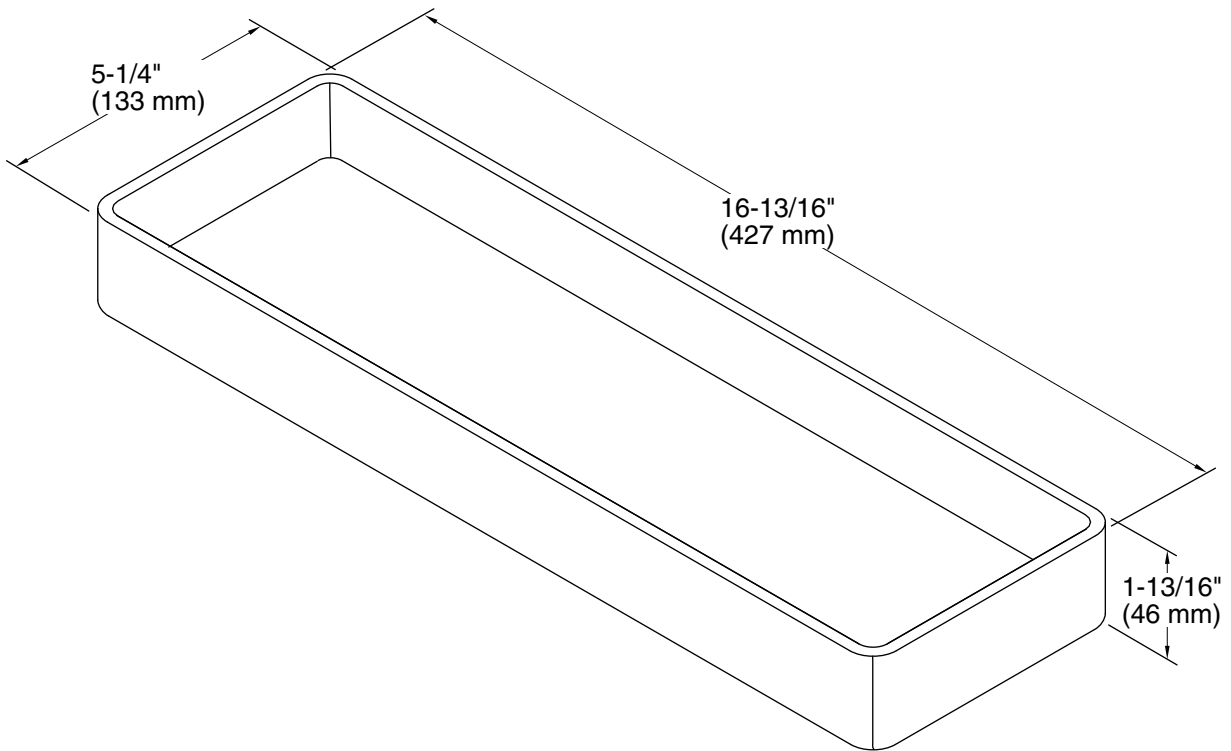

Features

- Fits atop the accessory ledge of the K-3760 and K-3761 Stages kitchen sinks
- Included with the K-3760 and K-3761 Stages kitchen sinks
- Durable polypropylene construction
- Dishwasher-safe

Recommended Products/Accessories

Available Colors/Finishes

Color tiles intended for reference only.

Color	Code	Description
-------	------	-------------

	0	White
---	---	-------

Technical Information

All product dimensions are nominal.

Material: Plastic