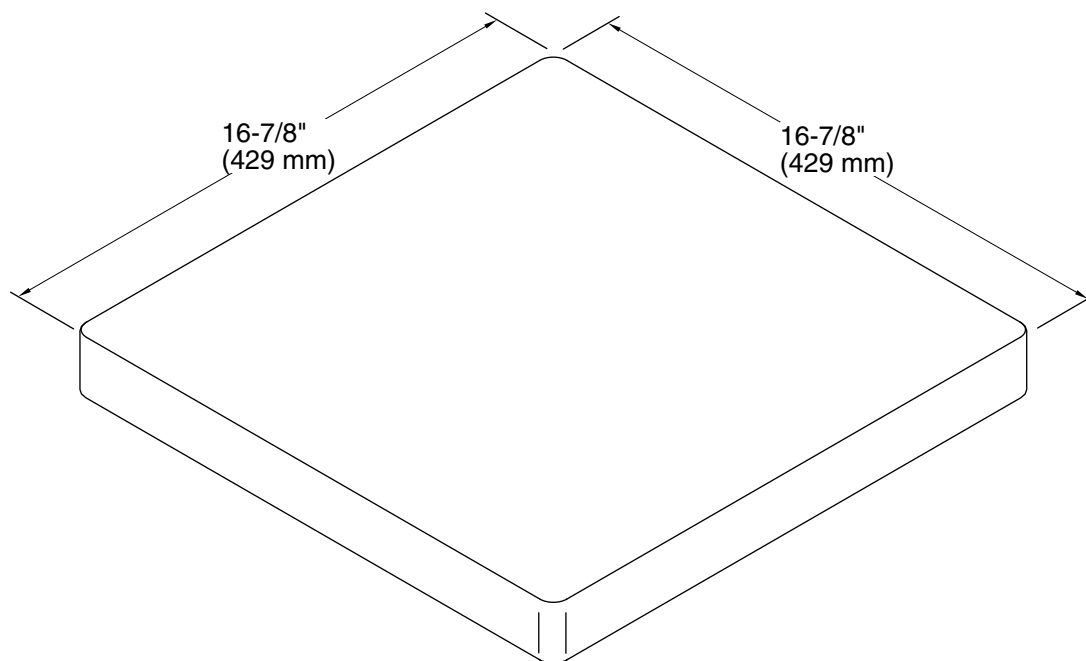

K-3760 33" undermount single-bowl kitchen sink

Codes/Standards

EPA TSCA Title VI/CARB P2

**KOHLER® One-Year Limited
Warranty**

See website for detailed warranty information.

Technical Information

All product dimensions are nominal.