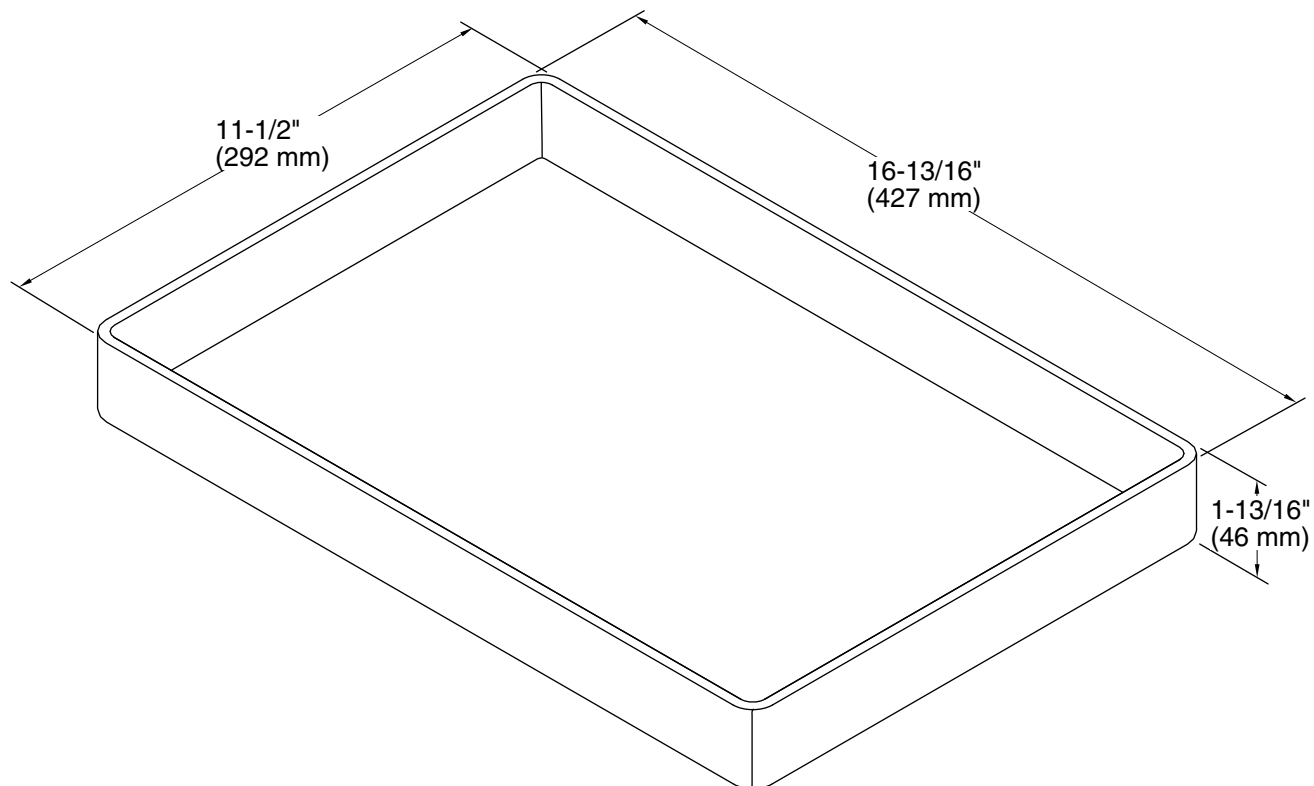

Technical Information

All product dimensions are nominal.

Material: Plastic