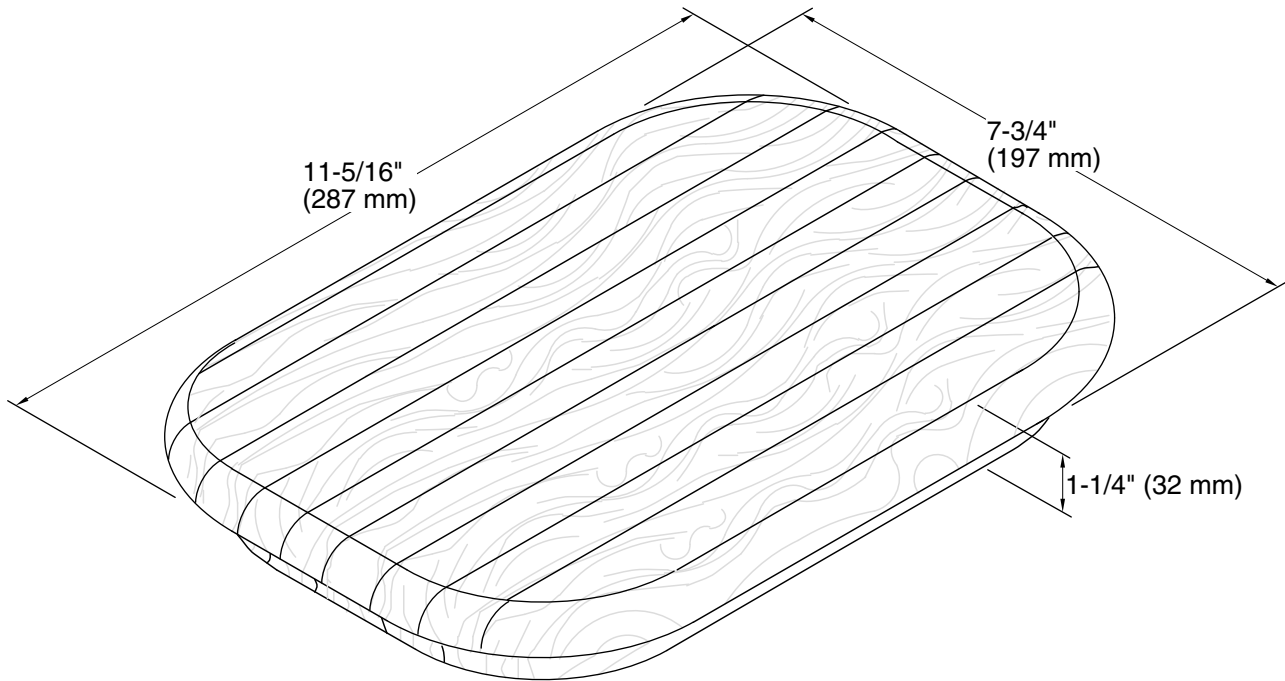

**Staccato™**  
Cutting Board  
**K-3365**

**Features**

- Fits over the K-3361 Staccato kitchen sink
- Provides a workstation for quick and easy prep work

**Material**

- Durable hardwood construction

**Codes/Standards**

## Technical Information

All product dimensions are nominal.

Material: Wood