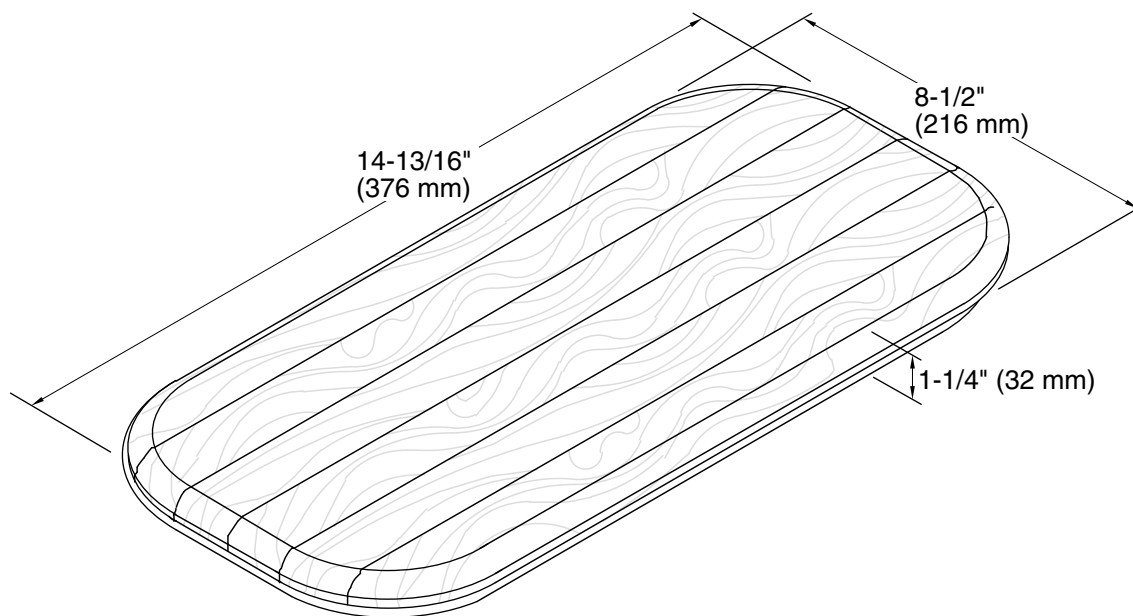

Staccato™
Cutting Board
K-3370

Features

- Fits over the K-3369 Staccato kitchen sink
- Provides a workstation for quick and easy prep work

Material

- Durable hardwood construction

Codes/Standards

EPA TSCA Title VI/CARB P2

**KOHLER® One-Year Limited
Warranty**

See website for detailed warranty information.

Technical Information

All product dimensions are nominal.

Material: Wood