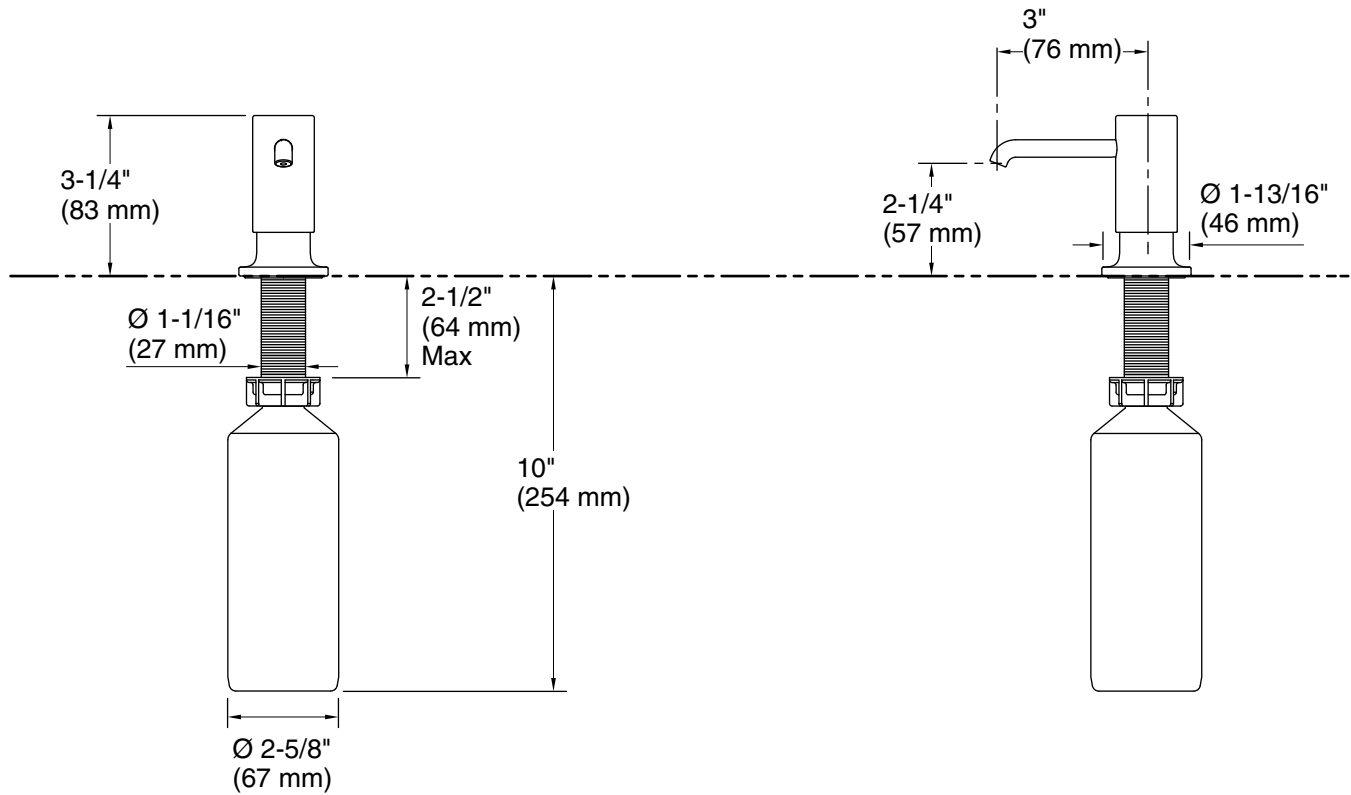

Features

- Holds up to 16 ounces of soap or lotion; refillable from top
- Greater thread length is suitable for use with thicker countertops
- Coordinates with faucets and accessories in the Purist collection

Technical Information

All product dimensions are nominal.

Material: Brass/Plastic