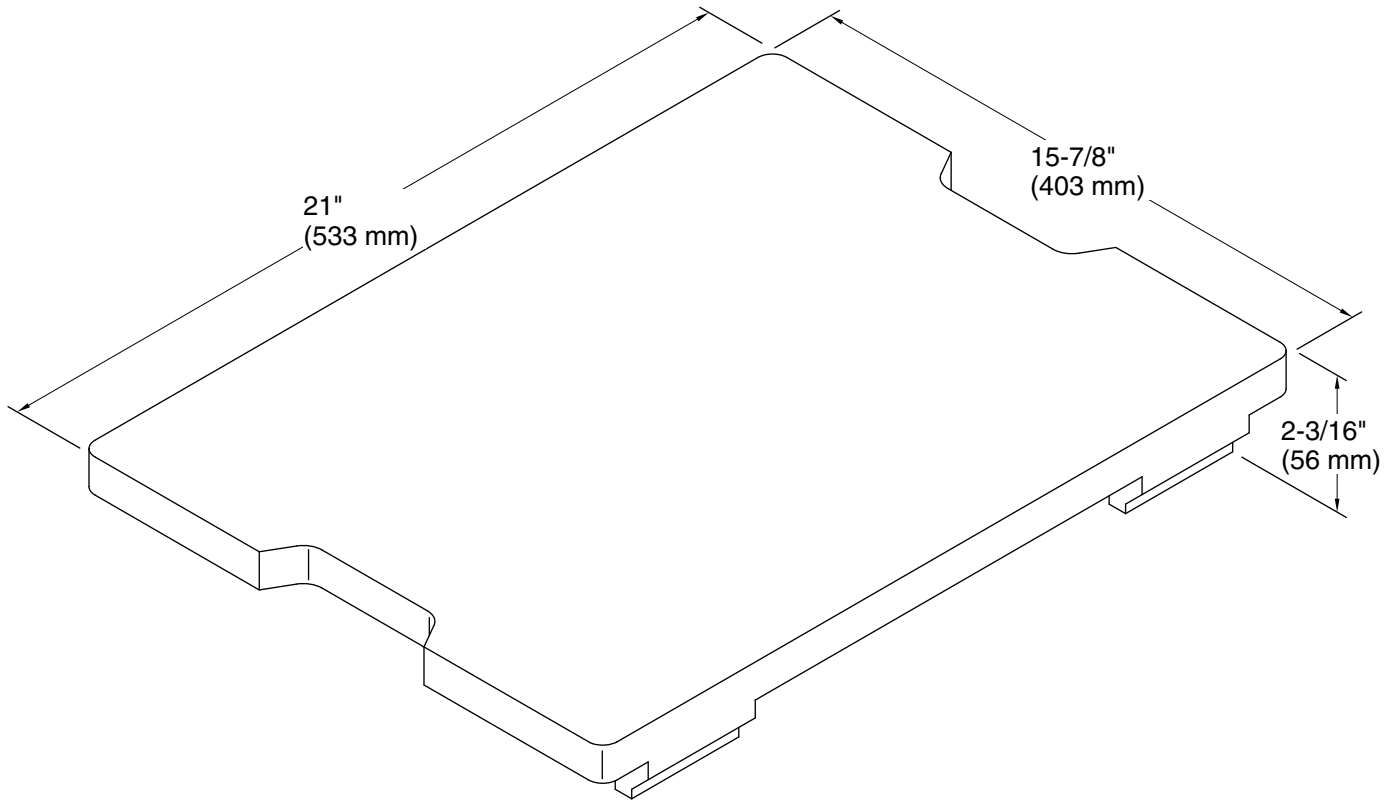

**Prolific®**  
Large Bamboo Cutting Board  
**K-23680**

**Features**

- Included with the K-23650-NA and K-23652-NA Prolific kitchen sinks
- Fits securely on K-23650-NA (covers the entire sink) or K-23652-NA (covers half the sink)
- May also be used with the K-23651-NA and K-5540-NA Prolific kitchen sinks
- Durable bamboo construction

## Technical Information

All product dimensions are nominal.

Material: Wood