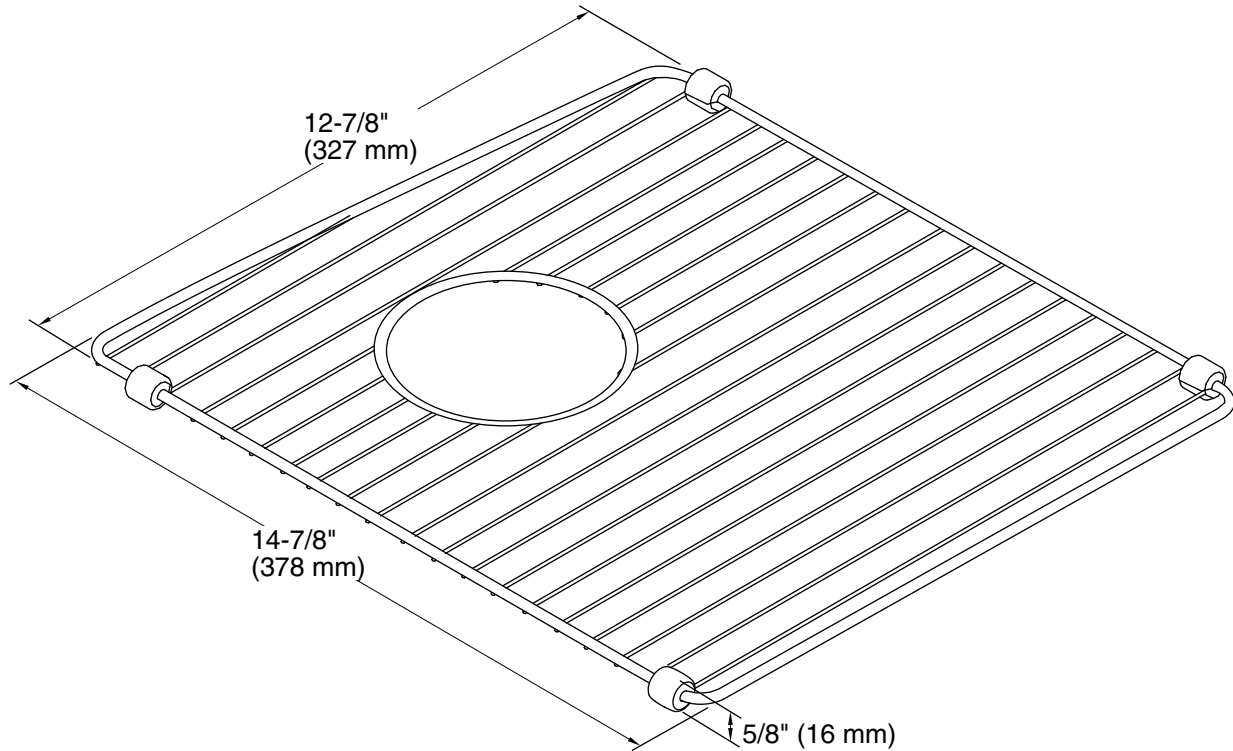

Technical Information

All product dimensions are nominal.

Material: Stainless Steel