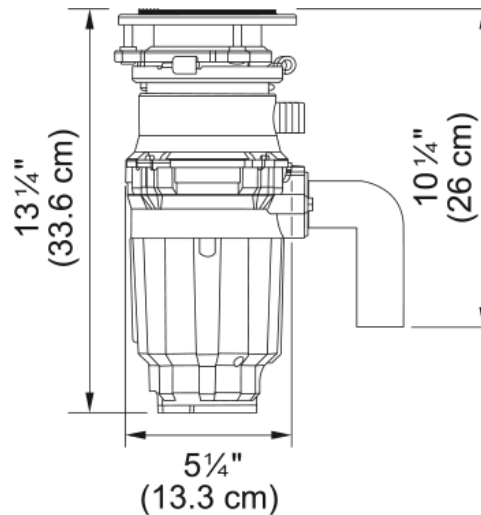

1/3 HP Food Waste Disposer - WDJ33 | 134.0482.061

Technical Data

Aspect

Product type Food waste disposer

Energy specifications

Voltage 120 V

Product identification

Product brand FRANKE

Product family Smart

Collection Disposer

Features

Horsepower 1/3 HP

Motor speed 2400.0

Waste disposer motor type Permanent magnet

Feed type Continuous