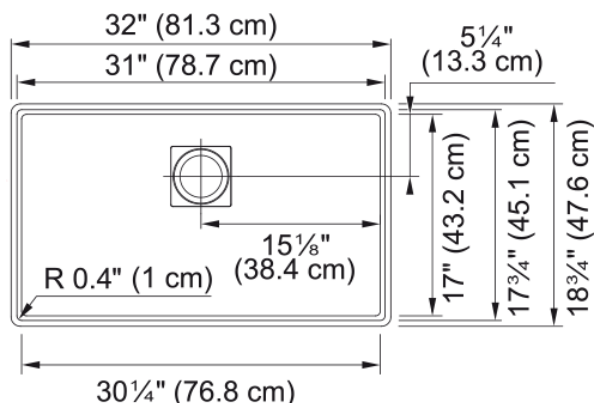

Peak Workcenter Sink - PKG11031PWT-WKC | 125.0672.240

Technical Data

Aspect

Sink type	Sink
Type of material	Granite
Number of bowls	1
Color	Polar white
Surface finish	None

Product Dimensions

Exterior size: right to left	31.984
Exterior size: front to back	18.74
Large bowl size: right to left	31
Large bowl size: front to back	17.756
Large bowl: depth	9.5

Installation

Minimum cabinet size	36"
----------------------	-----

Product specifications

Installation type	Undermount
Drain hole	3 1/2"
Position of drainer	No drainer

Product identification

Product brand	FRANKE
Product family	Mythos
Collection	Peak
Certified by	CE