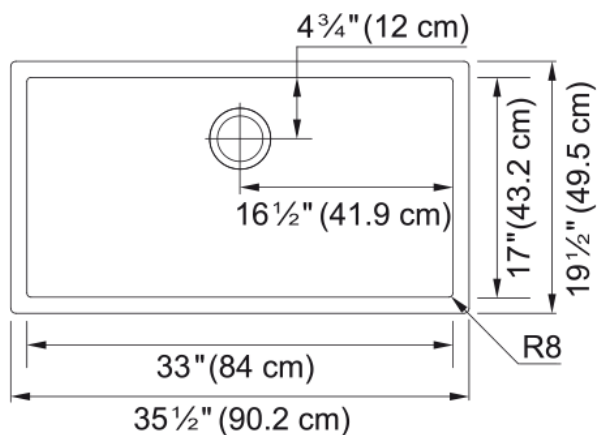

Professional 2.0 Sink - PS2X110-33-WKC | 122.0672.204

Technical Data

Aspect

Sink type	Sink
Type of material	Stainless steel
Number of bowls	1
Color	Steel
Surface finish	Pearl

Product Dimensions

Exterior size: right to left	35.433
Exterior size: front to back	19.488
Large bowl size: right to left	33
Large bowl size: front to back	17
Large bowl: depth	10

Installation

Minimum cabinet size	39"
----------------------	-----

Product specifications

Installation type	Undermount
Drain hole	3 1/2"
Position of drainer	No drainer

Product identification

Product brand	FRANKE
Collection	Professional Series
Certified by	IAPMO