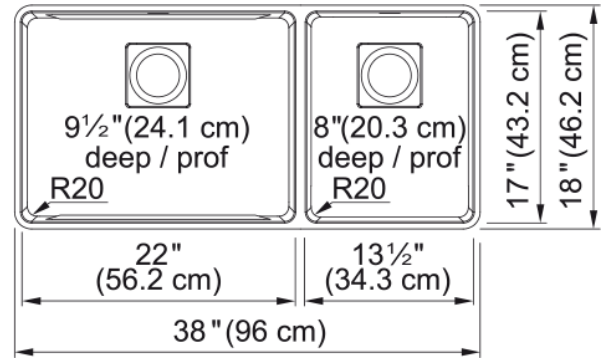

## Technical Data

### Product Dimensions

Exterior size: right to left	37.795
Exterior size: front to back	18.181
Large bowl size: right to left	22.126
Large bowl size: front to back	17
Large bowl: depth	9.5
Small bowl size: right to left	13.504
Small bowl size: front to back	17
Small bowl: depth	7.992