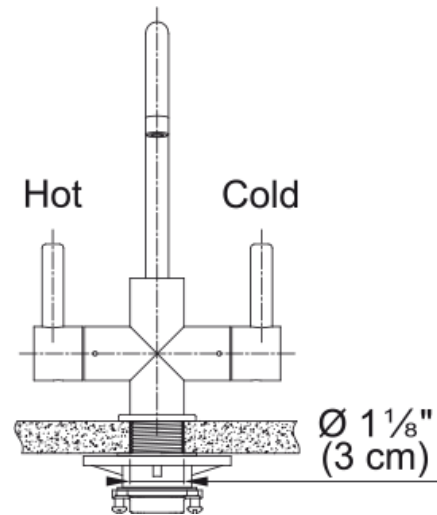

Universal Hot/Cold Filtered - UNJ-HC-304 | 120.0704.766

Technical Data

Aspect

Spout type	J - spout
Color	Stainless steel
Type of material	Stainless steel 304

Product Dimensions

Faucet hole diameter	31,75 mm
Cartridge dimension	12,70 mm

Installation

Mounting type	Shank
Water supply hose connection	3/8"
Water supply hose length	1524 mm

Product specifications

Pressure	High pressure
Faucet type	Swivel spout
Faucet operation	Dual Lever
Faucet rotation	360°