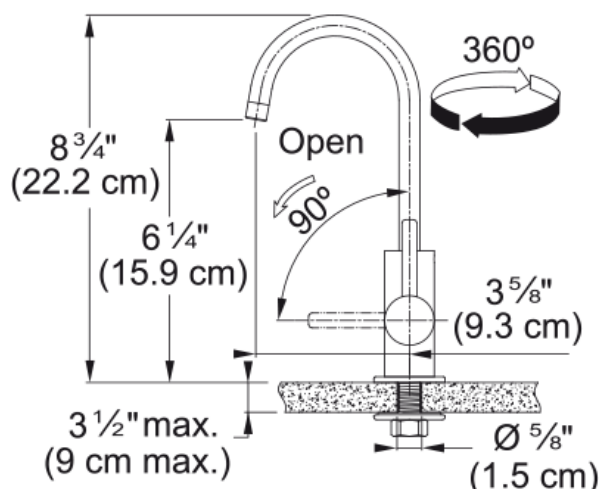

Universal Cold Filtered - UNJ-FW-CHR | 120.0704.763

Technical Data

Aspect

Spout type	J - spout
Color	Polished chrome
Type of material	Stainless steel 304

Product Dimensions

Faucet hole diameter	31,75 mm
Cartridge dimension	12,70 mm

Installation

Mounting type	Shank
Water supply hose connection	3/8"
Water supply hose length	1524 mm

Product specifications

Pressure	Low pressure for standard
Faucet type	Swivel spout
Faucet operation	Side lever
Faucet rotation	360°