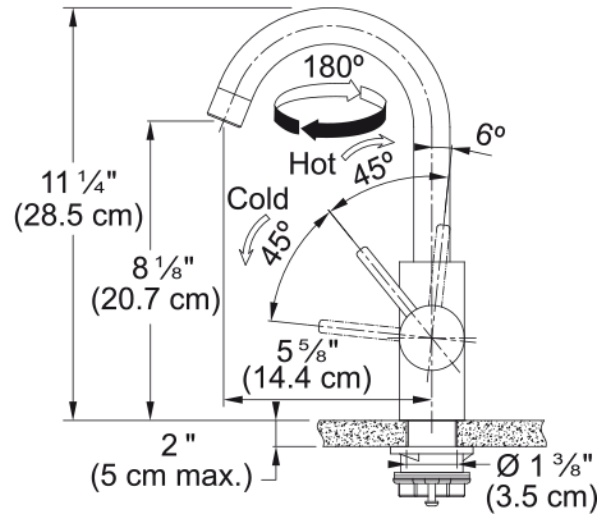

Eos Neo Bar Faucet - EOS-BR-304 | 115.0685.300

Technical Data

Aspect

Spout type	J - spout
Color	Stainless steel
Type of material	Stainless steel 304

Product Dimensions

Faucet hole diameter	35 mm
Cartridge dimension	35 mm

Installation

Mounting type	Shank
Water supply hose connection	1/2"
Water supply hose length	800 mm

Product specifications

Pressure	High pressure
Faucet type	Swivel
Faucet operation	Side lever
Faucet rotation	180°