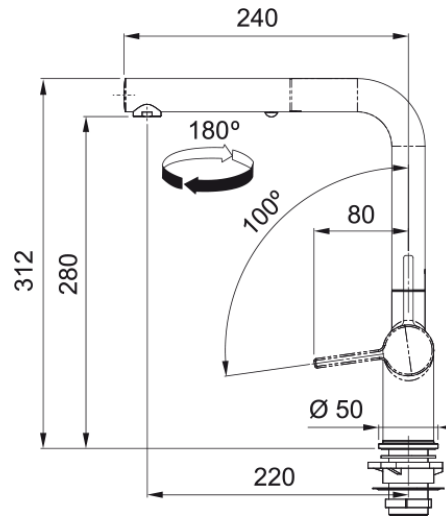

Active Pull-Out Faucet - ACT-PO-MBK | 115.0656.848

Technical Data

Aspect

Spout type	L - spout
Color	Matte black
Type of material	Brass
Flexible pullout hose material	Nylon grey
Spray head material	Brass

Product Dimensions

Faucet hole diameter	35 mm
Cartridge dimension	35 mm

Installation

Mounting type	Shank
Water supply hose connection	1/2"
Water supply hose length	450 mm

Product specifications

Pressure	High pressure
Faucet type	Spray
Faucet operation	Side lever
Faucet rotation	180°