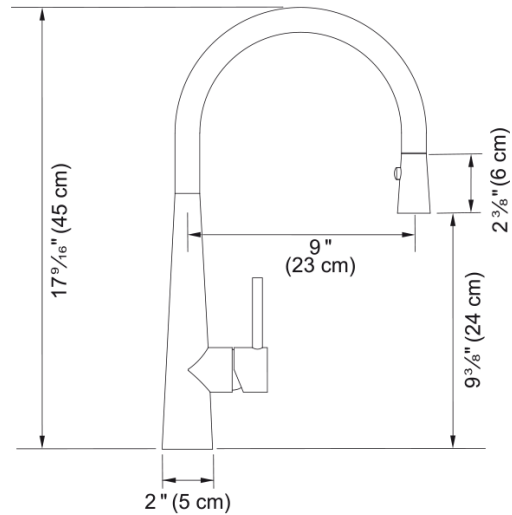

Steel Outdoor Faucet - STL-PD-316 | 115.0619.312

Technical Data

Aspect

Spout type	J - spout
Color	Stainless steel
Type of material	Stainless steel 316
Flexible pullout hose material	Nylon grey
Spray head material	Stainless steel

Product Dimensions

Faucet hole diameter	35 mm
Cartridge dimension	35 mm

Installation

Mounting type	Shank
Water supply hose connection	1/2"
Water supply hose length	800 mm

Product specifications

Pressure	High pressure
Faucet type	Spray
Faucet operation	Side lever
Faucet rotation	360°