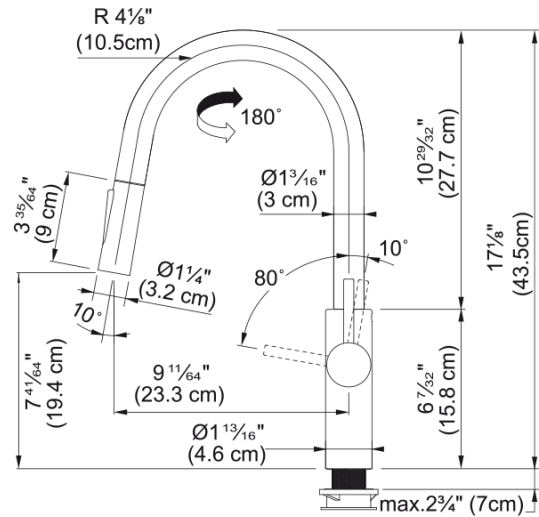

Pescara Faucet - PES-PD-MBK | 115.0559.274

Technical Data

Aspect

Spout type	J - spout
Color	Matte black
Type of material	Brass
Flexible pullout hose material	Textile
Spray head material	Plastic

Product Dimensions

Faucet hole diameter	35 mm
Cartridge dimension	35 mm

Installation

Mounting type	Shank
Water supply hose connection	1/2"
Water supply hose length	450 mm

Product specifications

Pressure	High pressure
Faucet type	Spray
Faucet operation	Side lever
Faucet rotation	180°