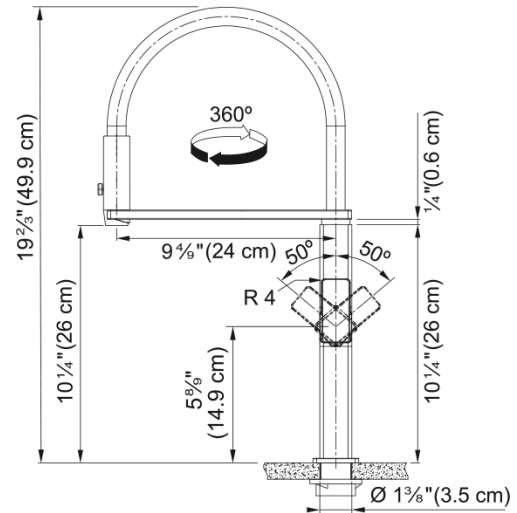

Centinox Semi-Pro Faucet - CEN-SP-304 | 115.0547.857

Technical Data

Aspect

Spout type	S - semi-professional
Color	Stainless steel
Type of material	Stainless steel 304
Flexible pullout hose material	Silicon black
Spray head material	Stainless steel

Product Dimensions

Faucet hole diameter	35 mm
Cartridge dimension	25 mm

Installation

Mounting type	Shank
Water supply hose connection	3/8"
Water supply hose length	450 mm

Product specifications

Pressure	High pressure
Faucet type	Spray
Faucet operation	Side lever
Faucet rotation	360°

Product identification

Product brand	FRANKE
Product family	Mythos
Collection	Centinox

Features

Water saving feature	No
Type of aerator	Honeycomb