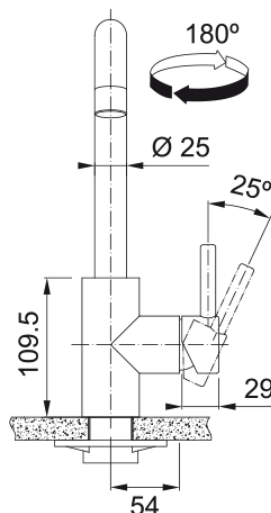

Kubus Bar Faucet - KUB-BR-304 | 115.0529.222

Technical Data

Aspect

Spout type	U - spout
Color	Stainless steel
Type of material	Stainless steel 304

Product Dimensions

Faucet hole diameter	35 mm
Cartridge dimension	35 mm

Installation

Mounting type	Shank
Water supply hose connection	1/2"
Water supply hose length	600 mm

Product specifications

Pressure	High pressure
Faucet type	Swivel
Faucet operation	Side lever
Faucet rotation	180°