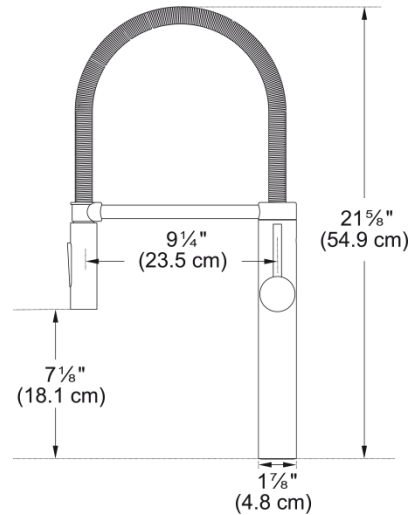

Pescara Semi-Pro Faucet - PES-SPX-304 | 115.0435.802

Technical Data

Aspect

Spout type	S - semi-professional
Color	Stainless steel
Type of material	Stainless steel 304
Flexible pullout hose material	Metal
Spray head material	Plastic

Product Dimensions

Faucet hole diameter	35 mm
Cartridge dimension	35 mm

Installation

Mounting type	Shank
Water supply hose connection	1/2"
Water supply hose length	650 mm

Product specifications

Pressure	High pressure
Faucet type	Spray
Faucet operation	Side lever
Faucet rotation	360°