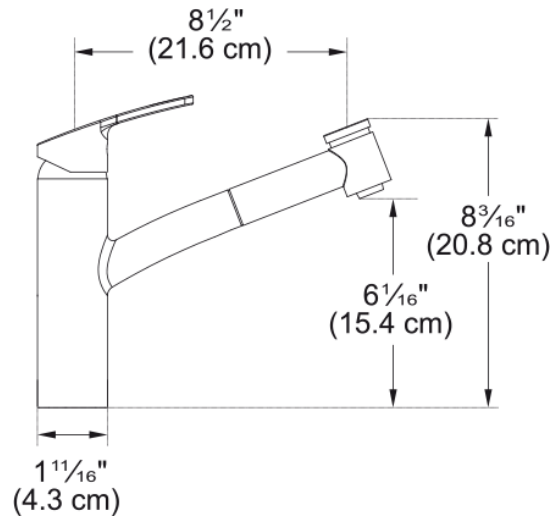

## Smart Pull-Out Faucet - SMA-PO-CHR | 115.0391.483

#### Product Dimensions

Faucet hole diameter	35 mm
Cartridge dimension	35 mm

#### Installation

Mounting type	Shank
Water supply hose connection	1/2"
Water supply hose length	650 mm