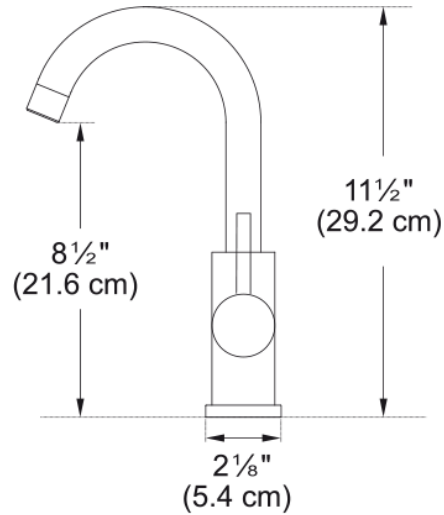

# Cube Bar Faucet - FFB3350 | 115.0385.081

### Product Dimensions

Faucet hole diameter	35 mm
Cartridge dimension	35 mm

### Installation

Mounting type	Shank
Water supply hose connection	1/2"
Water supply hose length	450 mm