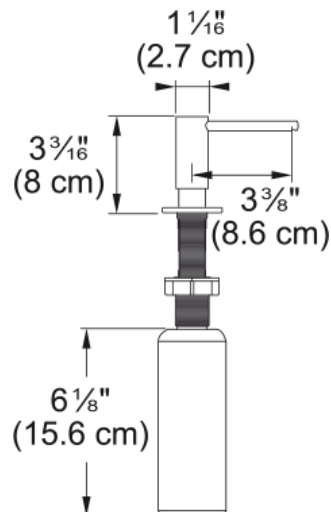

## Technical Data

### Aspect

Type of material	Stainless steel 316
Color	Industrial black
Accessory type	Soap dispenser