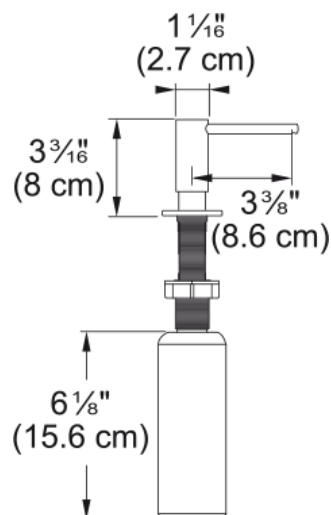

# Atlas Soap Dispenser - ATL-SD-316 | 112.0625.483

## Technical Data

### Aspect

Type of material	Stainless steel 316
Color	Stainless steel
Accessory type	Soap dispenser