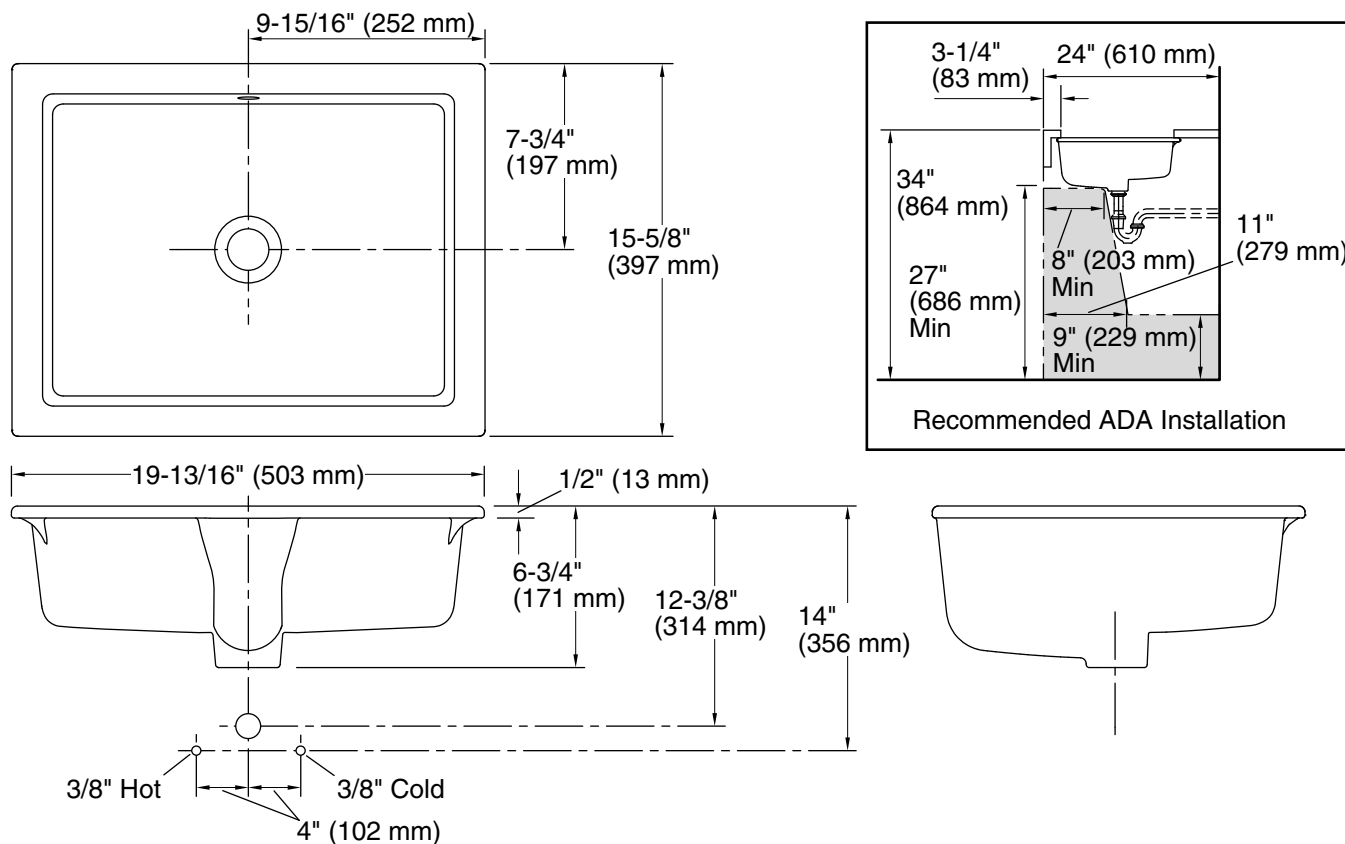

Technical Information

All product dimensions are nominal.

Basin configuration:	Single Bowl
Basin area (Only):	Length: 17-1/4" (438 mm)
	Width: 13" (330 mm)
	Water depth: 3-1/8" (79 mm)
With overflow:	Yes
Drain hole:	1-3/4" (44 mm)
Template:	1109226-7, required, not included

Notes

Install this product according to the installation instructions.

NOTICE: Countertop manufacturer or cutter must use the cut-out template provided with the product, or a current one provided by Kohler Co. (call 1-800-4KOHLER). Kohler Co. is not responsible for cutout errors when the incorrect cut-out template is used.

ADA compliant when installed to the specific requirements of these regulations.