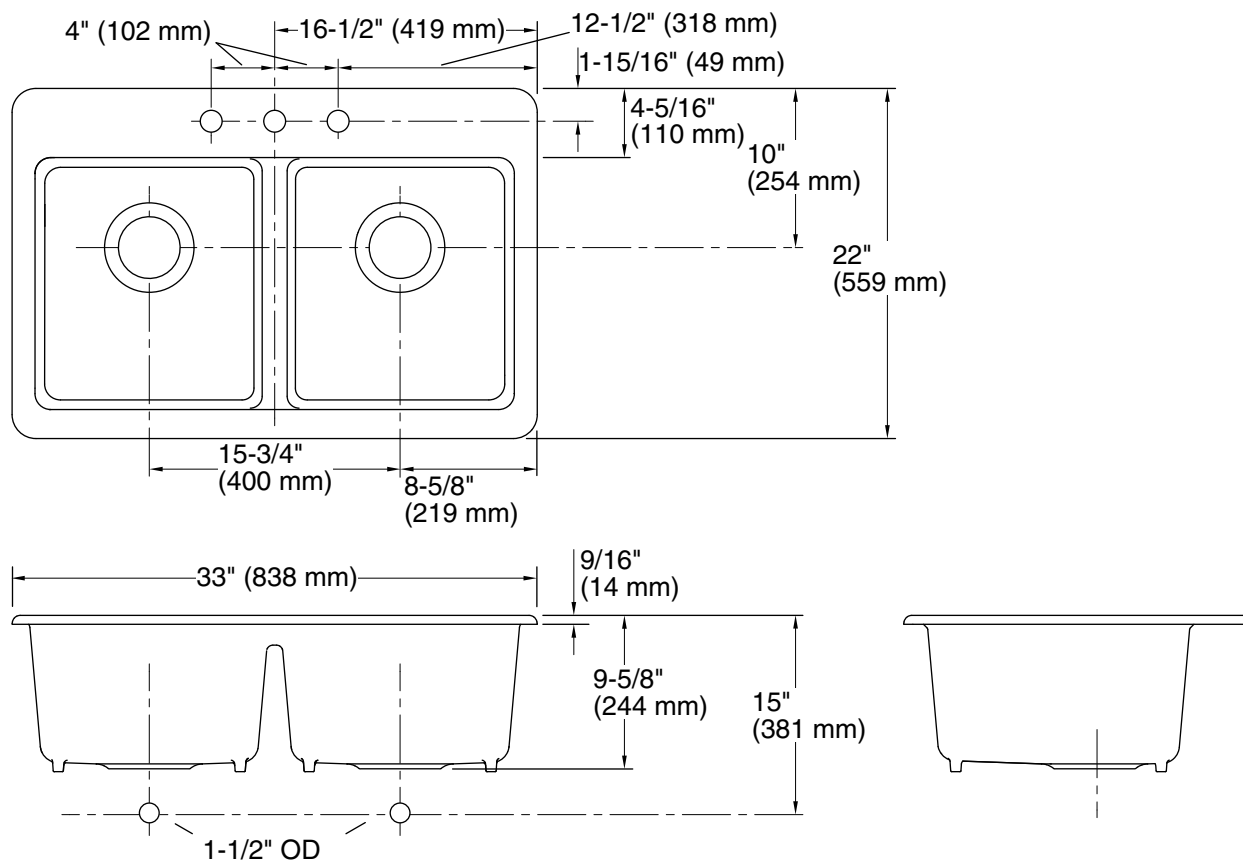

Features

- 33" (838 mm) minimum base cabinet width
- Double-equal bowls
- 9" (229 mm) depth provides generous workspace
- Three faucet holes
- Bowl slopes toward drain to minimize water pooling
- Offset drains increase workspace in the sink and storage space underneath
- Includes K-6239 colander with integral cutting board and K-9238 bottom sink rack

See website for detailed warranty information.

Available Colors/Finishes

Color tiles intended for reference only.

Color	Code	Description
	0	White
	96	Biscuit
	7	Black Black™

Technical Information

All product dimensions are nominal.

Min. base cabinet width: 33" (838 mm)

Bowl area (Left): Length: 14-5/16" (363 mm)
 Width: 17-1/4" (438 mm)
 Bowl depth: 9" (229 mm)
 Water depth: 9" (229 mm)

Bowl area (Right): Length: 14-5/16" (363 mm)
 Width: 17-1/4" (438 mm)
 Bowl depth: 9" (229 mm)
 Water depth: 9" (229 mm)