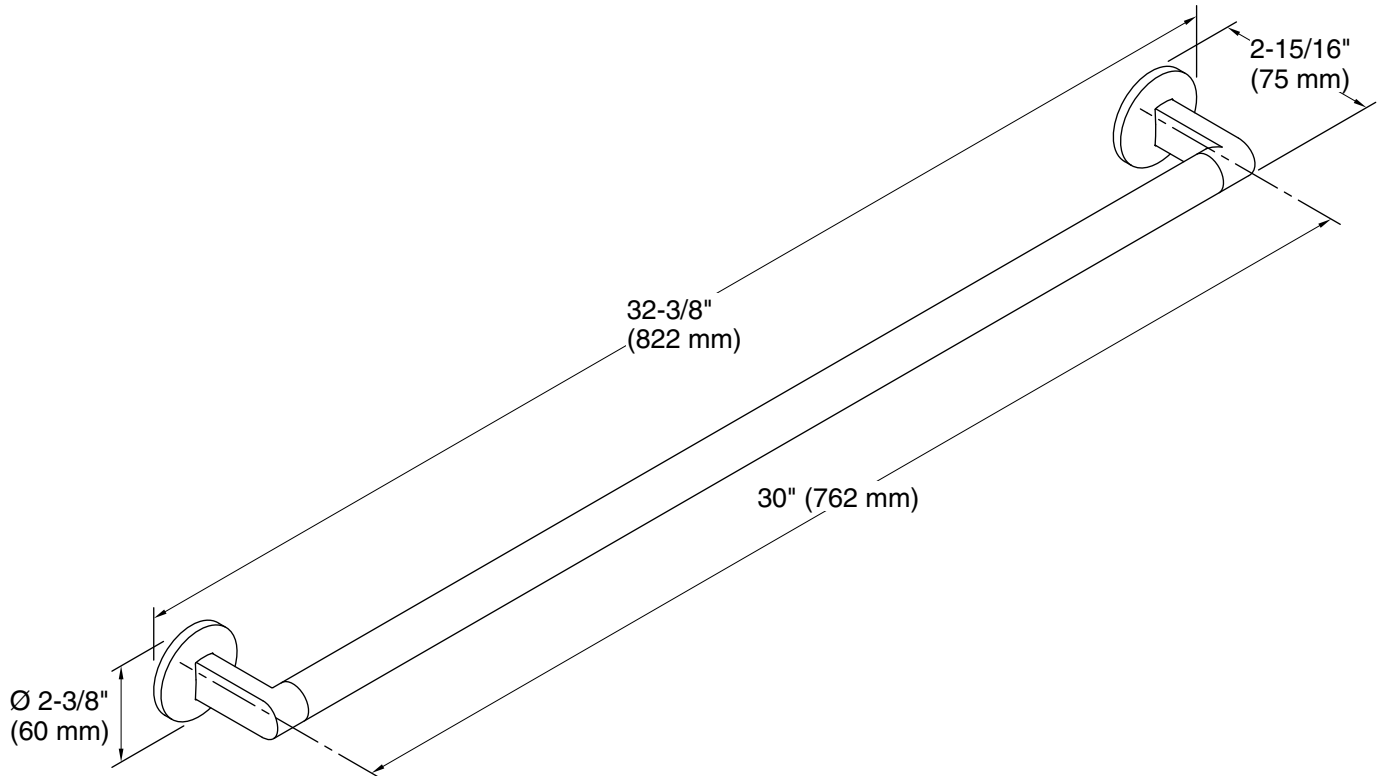

Technical Information

All product dimensions are nominal.

Material: Zinc, Brass

Notes

Install this product according to the installation instructions.

CAUTION: Risk of personal injury. Do not install these products in any area where they are likely to be used inadvertently as a grab bar or support bar. These products are not designed or intended for use as a grab bar or support bar.