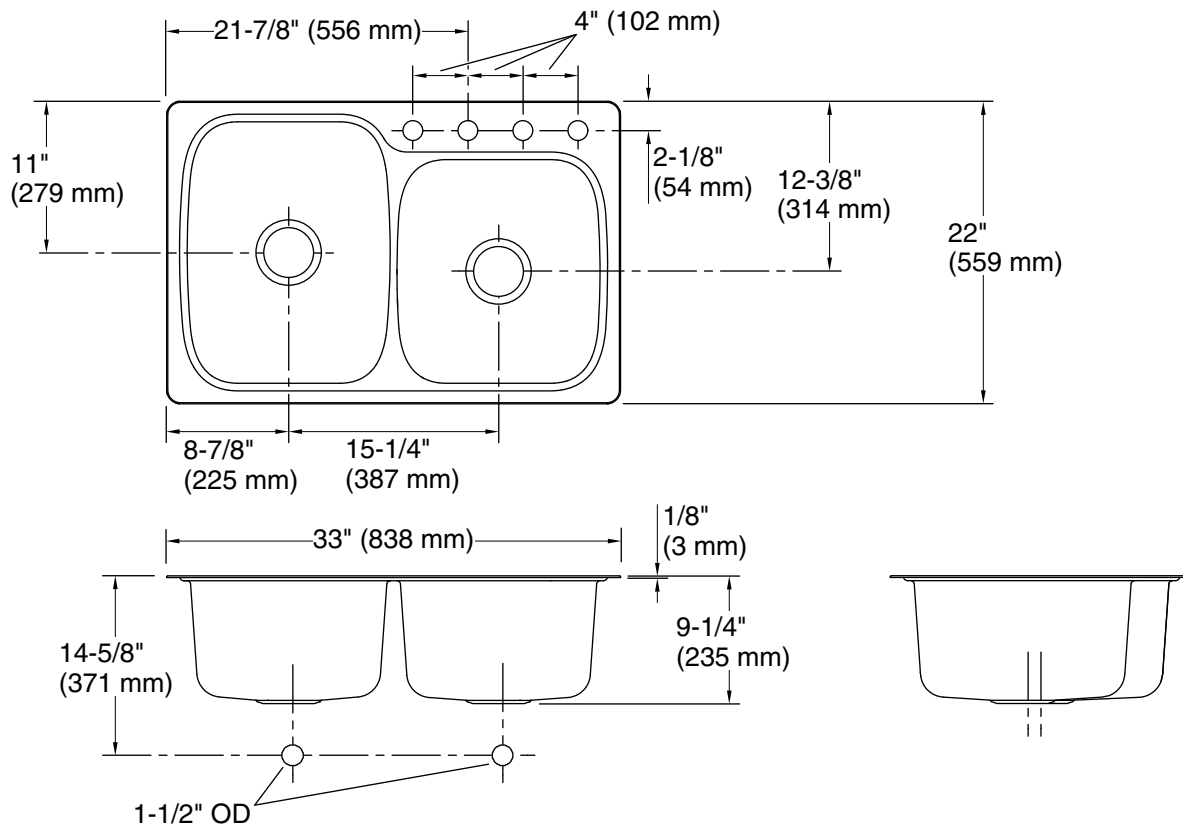

**Verse™**  
33" top-/undermount double-bowl kitchen sink  
**K-75791-4**

**Features**

- 36" minimum base cabinet width
- Large/medium bowls
- 9" (229 mm) depth provides generous workspace
- Includes installation hardware
- Three faucet holes and one accessory hole to the right

## Technical Information

All product dimensions are nominal.

Center(s):	4
Min. base cabinet width:	36" (914 mm)
Bowl area (Right):	Length: 14-3/16" (360 mm) Width: 15-11/16" (398 mm) Bowl depth: 9" (229 mm) Water depth: 9" (229 mm)
Bowl area (Left):	Length: 14-3/16" (360 mm) Width: 18-7/16" (468 mm) Bowl depth: 9" (229 mm) Water depth: 9" (229 mm)
Number of deck holes:	4
Faucet hole spacing:	4" (102 mm)
Faucet hole(s):	1-7/16" (37 mm)
Soap/Lotion hole:	1-7/16" (37 mm)
Drain hole:	3-3/4" (94 mm)
Template:	1263722-7, required, included