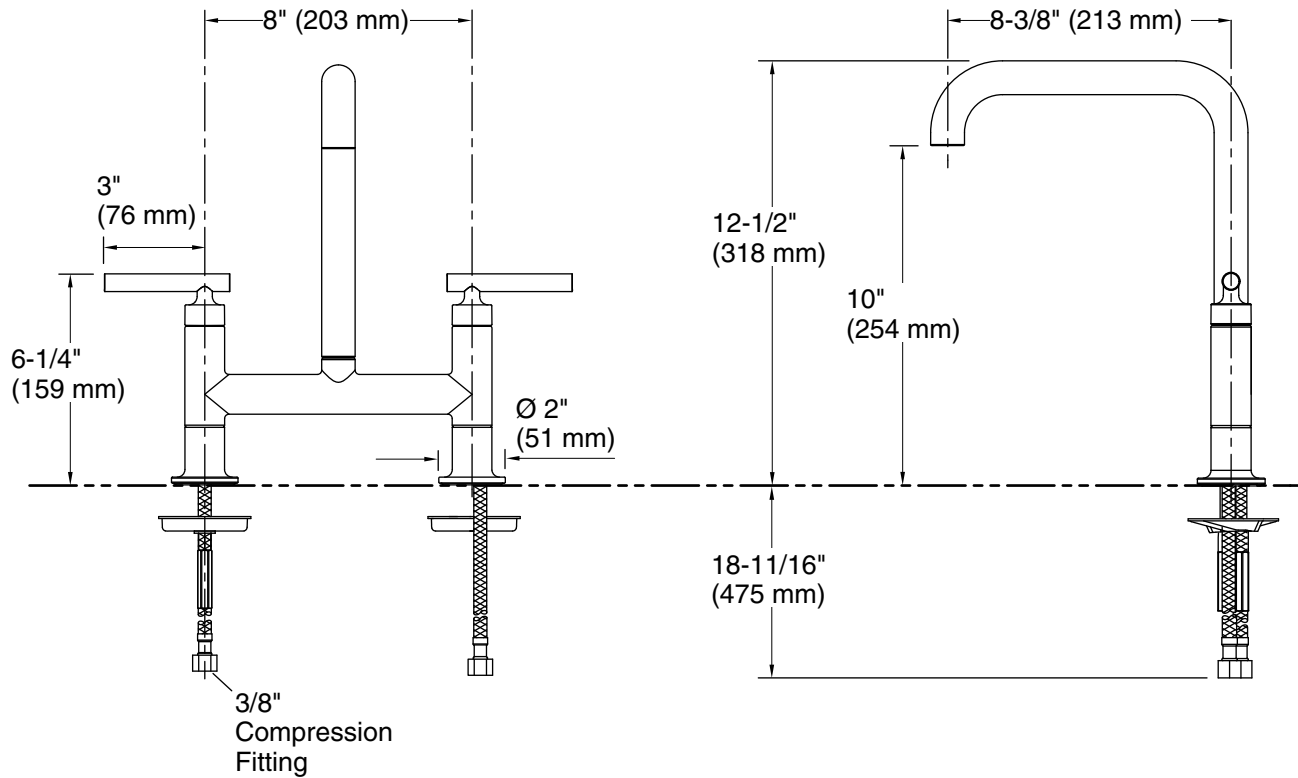

Technical Information

All product dimensions are nominal.

Notes

Install this product according to the installation guide.

ADA, CSA B651 compliant when installed to the specific requirements of these regulations.