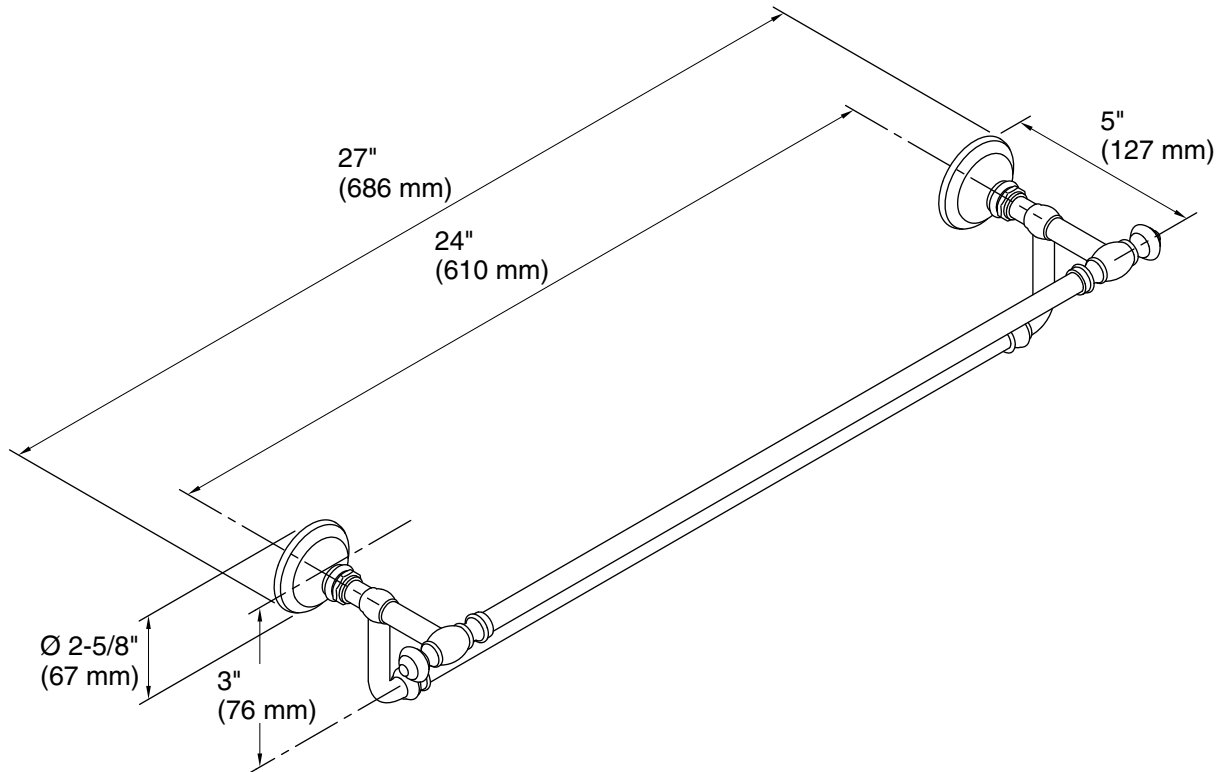

Technical Information

All product dimensions are nominal.

Material: Metal

Notes

Install this product according to the installation guide.

CAUTION: Risk of personal injury. Do not install these products in any area where they are likely to be used inadvertently as a grab bar or support bar. These products are not designed or intended for use as a grab bar or support bar.