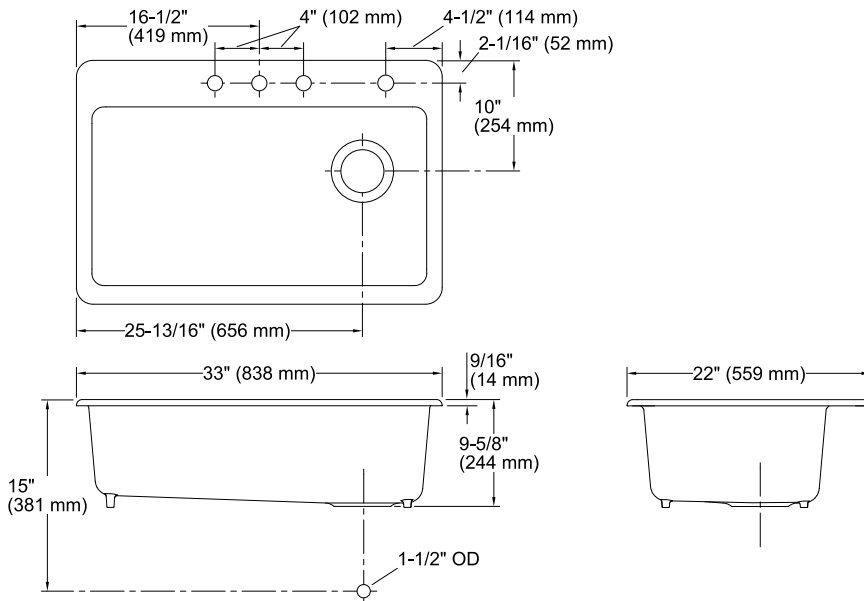

## Features

- 33" (838 mm) minimum base cabinet width
- Single bowl
- 9" (229 mm) depth provides generous workspace
- Bowl slopes toward drain to minimize water pooling
- Offset drain increases workspace in the sink and storage space underneath
- Includes K-6239 colander with integral cutting board and K-6237 left-hand bottom sink rack
- Three faucet holes and one accessory hole to the right

## Technical Information

All product dimensions are nominal.

Bowl configuration:	Single
Center(s):	4
Min. base cabinet width:	33" (838 mm)
Bowl area (Only):	Length: 30-1/4" (768 mm) Width: 15-13/16" (402 mm) Bowl depth: 9" (229 mm) Water depth: 9" (229 mm)
Number of deck holes:	4
Faucet hole spacing:	4" (102 mm)
Faucet hole(s):	1-3/8" (35 mm)
Drain hole:	3-7/8" (98 mm)
Template:	1166727-7, required, included