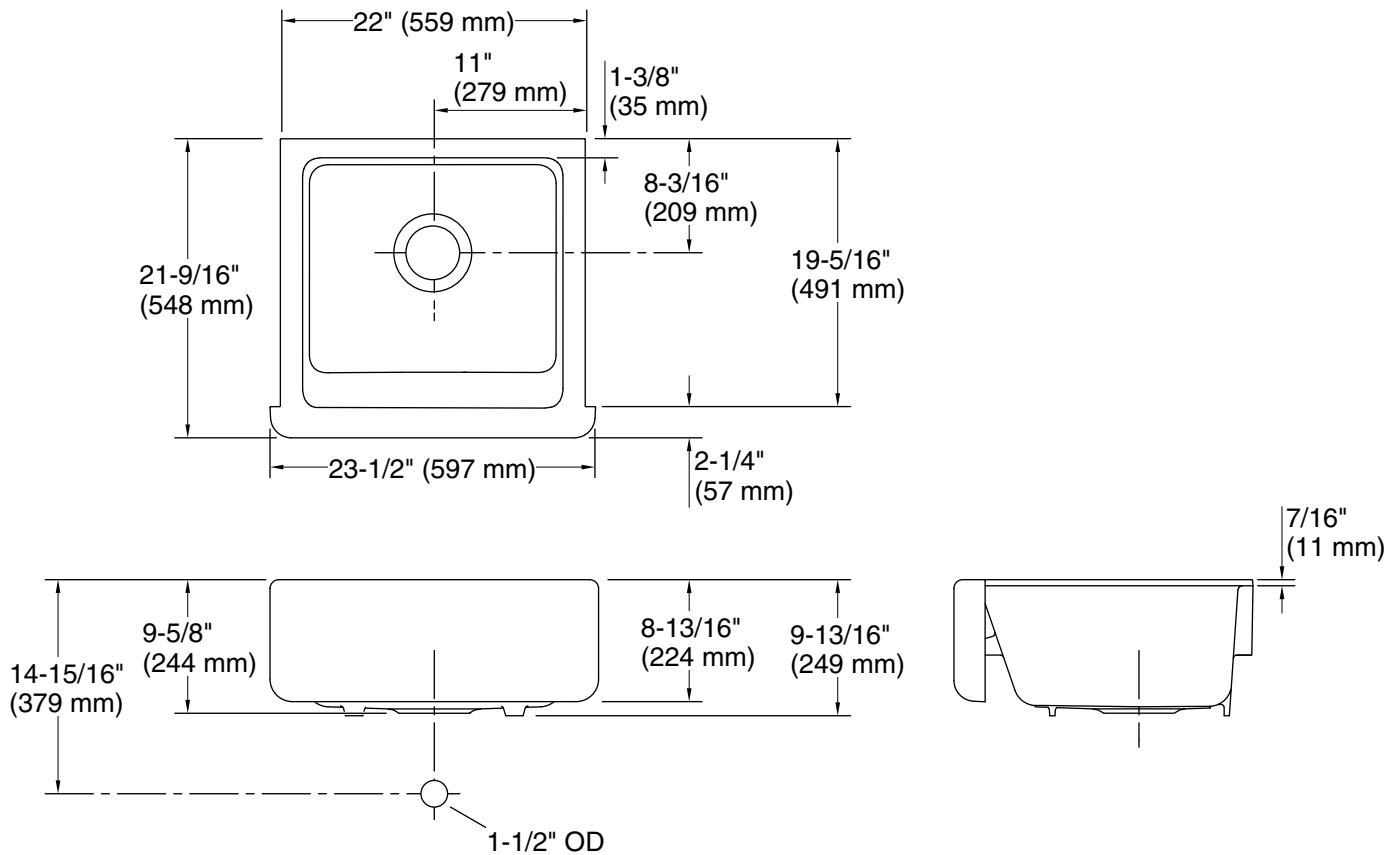

**Whitehaven®**  
23-1/2" undermount single-bowl farmhouse kitchen  
sink  
**K-5665**

**Features**

- Fits minimum 24" (610 mm) apron sink base cabinet
- Single bowl
- 9" (229 mm) depth provides generous workspace
- Self-Trimming® apron overlaps cabinet face for easy installation and beautiful results

## Technical Information

All product dimensions are nominal.

Bowl configuration: Single

Min. base cabinet width: 24" (610 mm)

Bowl area (Only):  
 Length: 18-13/16" (477 mm)  
 Width: 18-1/16" (459 mm)  
 Bowl depth: 9" (229 mm)  
 Water depth: 9" (229 mm)

Drain hole: 3-5/8" (92 mm)

Template: 1247417, required, included  
 1239229-7, required, included