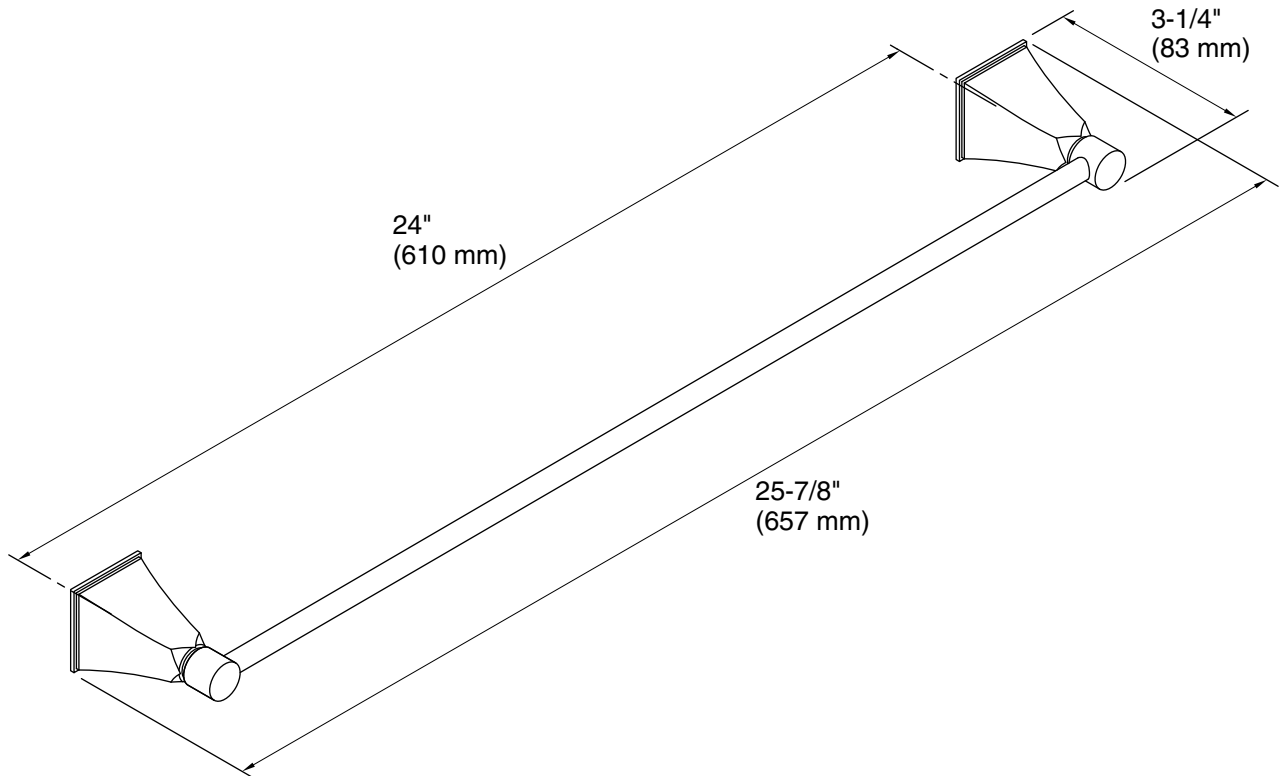

Color	Code	Description
	CP	Polished Chrome
	BN	Vibrant® Brushed Nickel
	BV	Vibrant® Brushed Bronze

Technical Information

All product dimensions are nominal.

Material: Brass, Zinc

Notes

Install this product according to the installation guide.