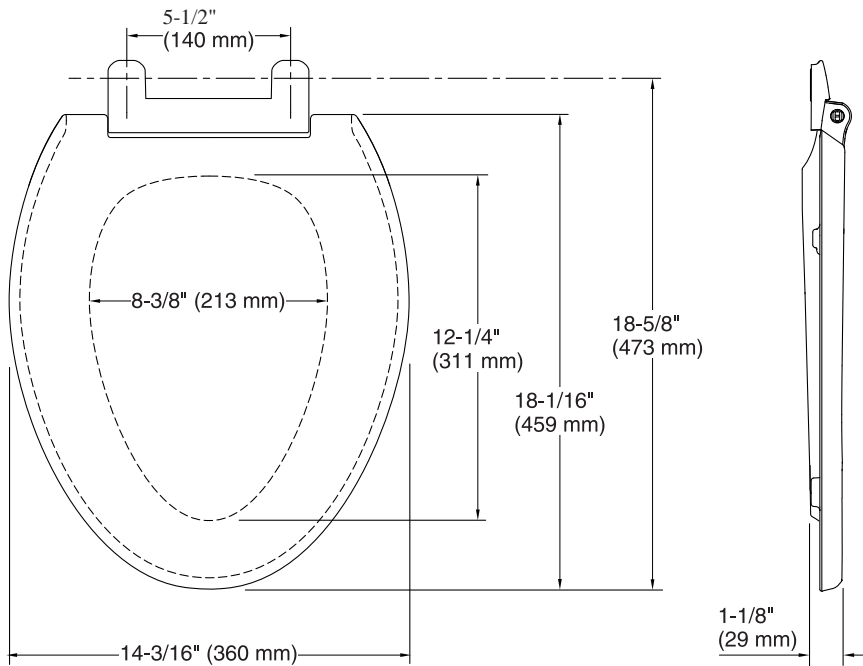

Cachet®
Quiet-Close™ elongated toilet seat
K-4636

Features

- Quiet-Close™ elongated lid and seat prevents slamming
- Grip-Tight bumpers hold seat firmly in place
- Quick-Release™ functionality allows seat to be removed easily from toilet for convenient cleaning
- Quick-Attach® hardware for fast and secure installation
- Color-matched plastic hinges

Material

- Plastic construction

Installation

- For nonresidential applications, K-7671 or K-20110 is recommended

Recommended Products/Accessories

- K-7671 Cachet® Quiet-Close™ elongated toilet seat
- K-20110 Brevia™ Quiet-Close™ elongated toilet seat
- K-4636-RL Cachet® ReadyLatch® Quiet-Close™ elongated toilet seat

Codes/Standards

None Applicable

**KOHLER® One-Year Limited
Warranty**

See website for detailed warranty information.

Technical Information

All product dimensions are nominal.

Seat shape type: Elongated
Seat front type: Closed-front
Seat-mounting holes: 5-1/2" (140 mm)