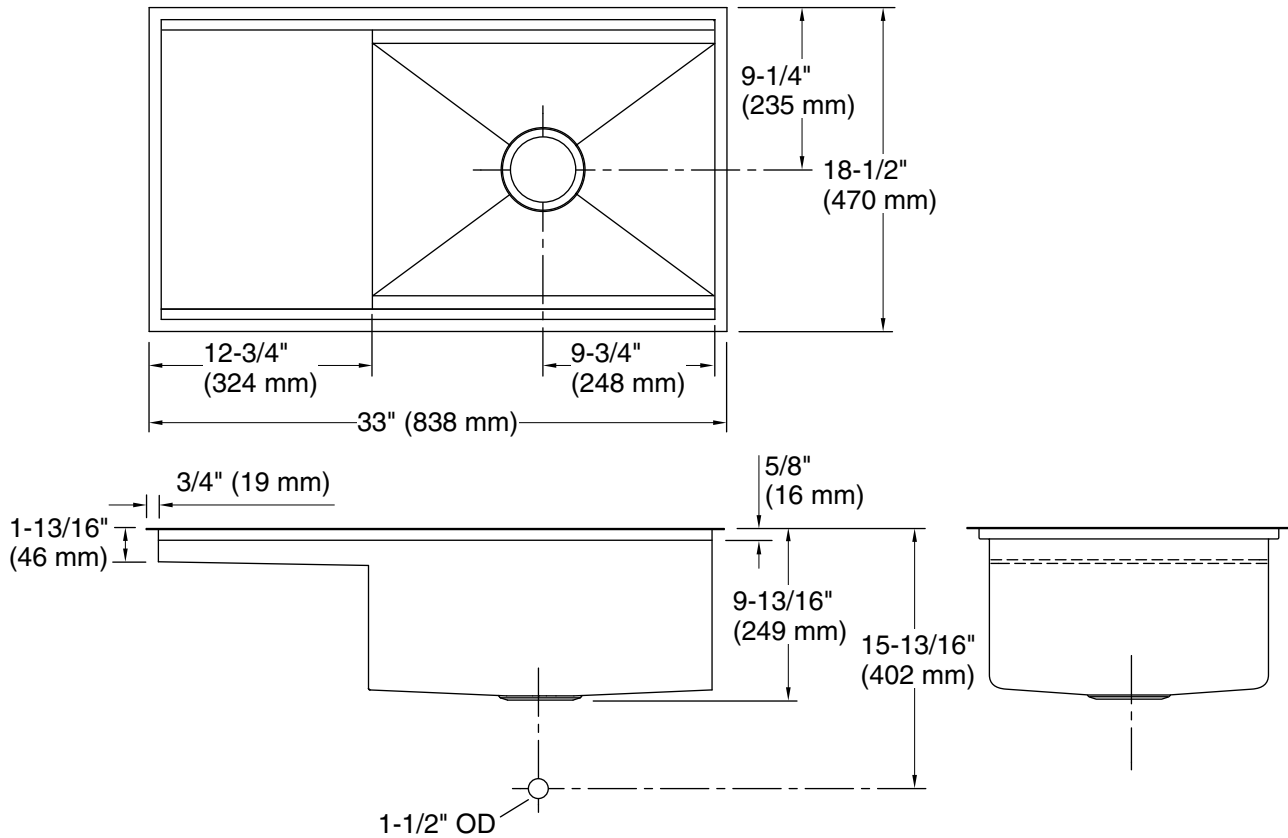

Technical Information

All product dimensions are nominal.

Bowl configuration: Off-set Large/small

Min. base cabinet width: 36" (914 mm)

Bowl area: Length: 31-1/2" (800 mm)
Width: 17" (432 mm)
Bowl depth: 9-1/2" (241 mm)
Water depth: 9-1/2" (241 mm)

Drain hole: 3-5/8" (92 mm)

Template: 1109793-7, required, included

Notes

Install this product according to the installation instructions.