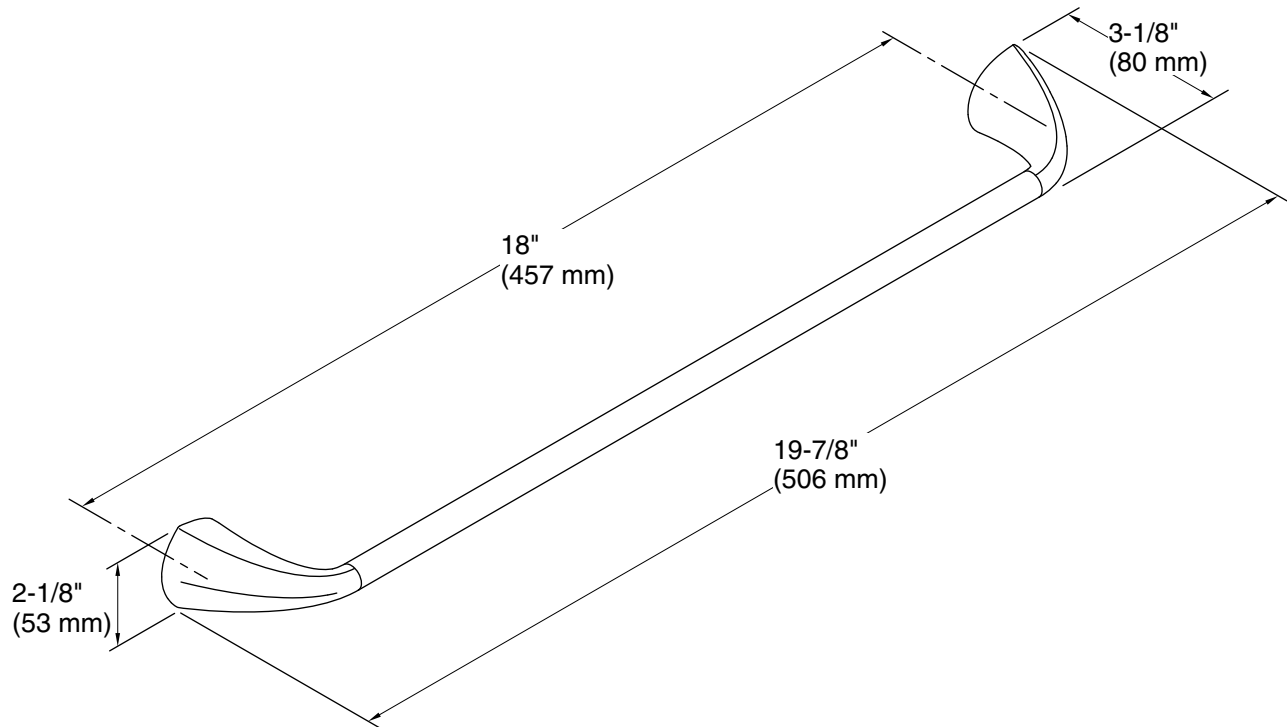

Technical Information

All product dimensions are nominal.

Material: Metal

Notes

Install this product according to the installation guide.

CAUTION: Risk of personal injury. Do not install these products in any area where they are likely to be used inadvertently as a grab bar or support bar. These products are not designed or intended for use as a grab bar or support bar.