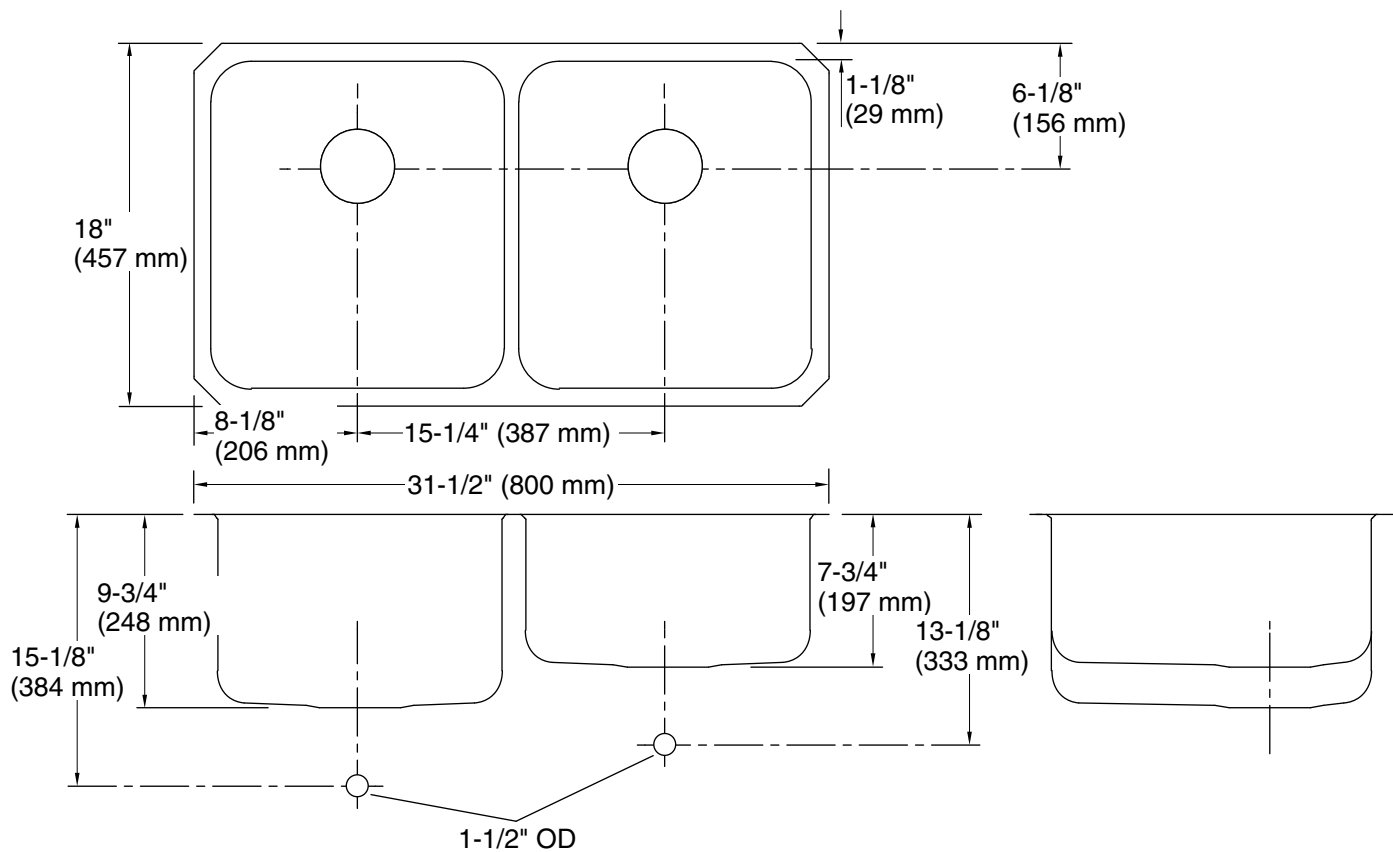

Undertone®
31-1/2" undermount double-bowl kitchen sink
K-3351

Features

- 36" minimum base cabinet width
- Double-equal bowls
- 9-1/2" depth left bowl and 7-1/2" depth right bowl
- Rear drain placement increases cabinet storage space underneath sink
- Includes installation hardware

Technical Information

All product dimensions are nominal.

Bowl configuration: High-low

Min. base cabinet width: 36" (914 mm)

Bowl area (Left): Length: 14" (356 mm)
 Width: 15-3/4" (400 mm)
 Bowl depth: 9-1/2" (241 mm)
 Water depth: 9-1/2" (241 mm)

Bowl area (Right): Length: 14" (356 mm)
 Width: 15-3/4" (400 mm)
 Bowl depth: 7-1/2" (191 mm)
 Water depth: 7-1/2" (191 mm)

Drain hole: 3-3/4" (94 mm)

Template: 1221369-7, required, included

Notes

Install this product according to the installation instructions.