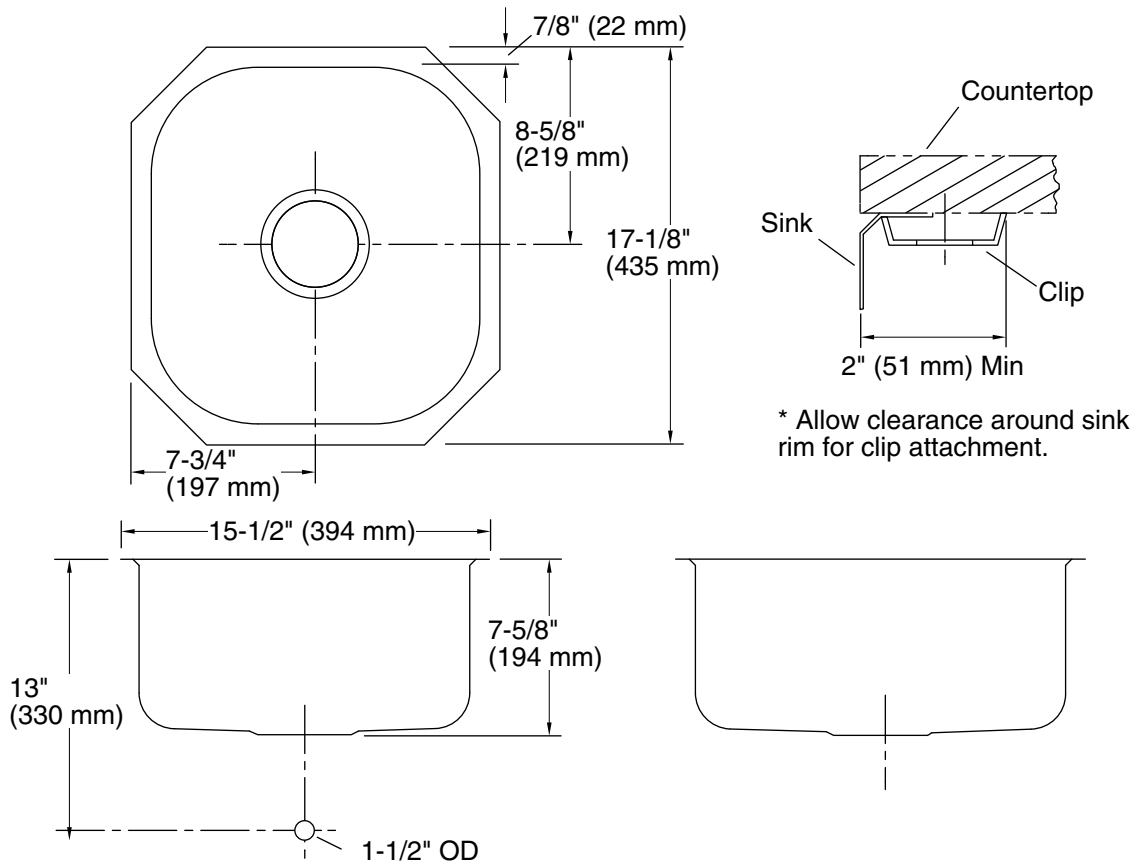

Undertone®
15-1/2" undermount single-bowl kitchen sink
K-3336

Features

- 21" (533 mm) minimum base cabinet width
- Single bowl
- 7-1/2" (191 mm) depth
- Includes installation hardware

Material

- Premium 18-gauge stainless steel

Technical Information

All product dimensions are nominal.

Min. base cabinet width: 21" (533 mm)

Bowl area (Center): Length: 13-3/4" (349 mm)
 Width: 15-3/8" (391 mm)
 Bowl depth: 7-1/2" (191 mm)
 Water depth: 7-1/2" (191 mm)