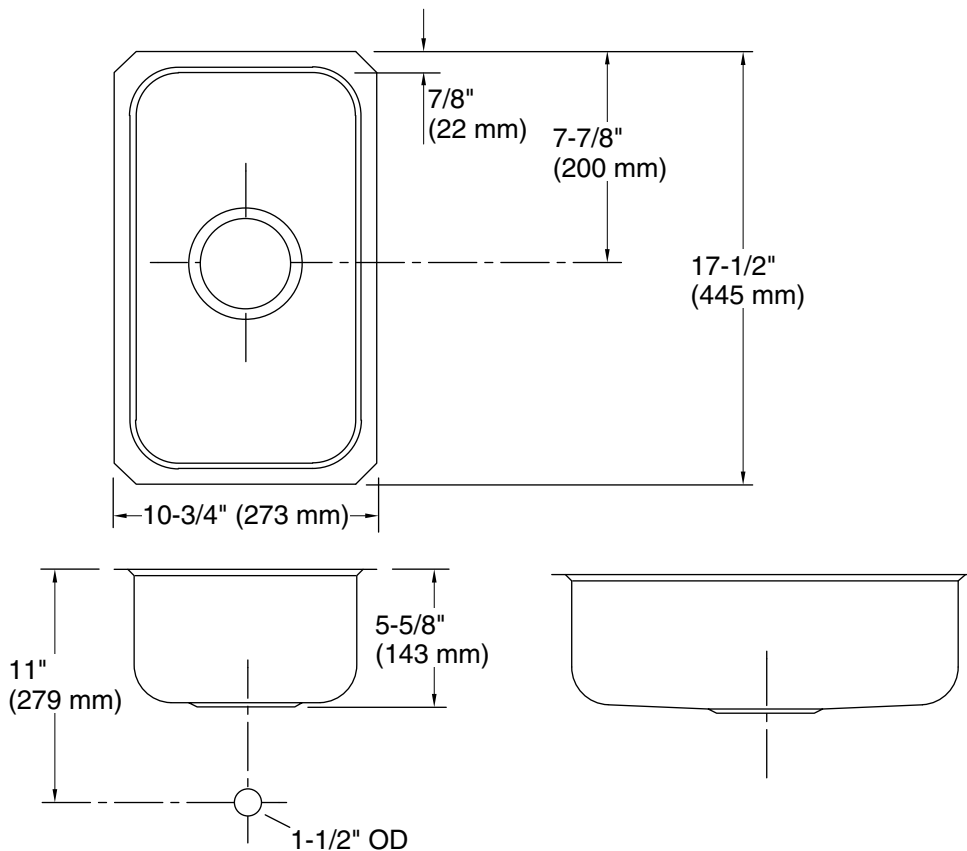

Undertone®

10-3/4" undermount single-bowl kitchen sink
K-3333

Features

- 15" (381 mm) minimum base cabinet width
- Single bowl
- 5-1/2" (140 mm) depth
- Includes installation hardware

Material

- Premium 18-gauge stainless steel

11-10-2023 22:28 - US/CA

THE BOLD LOOK
OF **KOHLER®**

Technical Information

All product dimensions are nominal.

Bowl configuration: Single

Min. base cabinet width: 15" (381 mm)

Bowl area (Only): Length: 9" (229 mm)
Width: 15-3/4" (400 mm)
Bowl depth: 5-1/2" (140 mm)

Drain hole: 3-5/8" (92 mm)

Template: 113194-7, required, included

Notes

Install this product according to the installation instructions.

ADA compliant when installed to the specific requirements of these regulations.