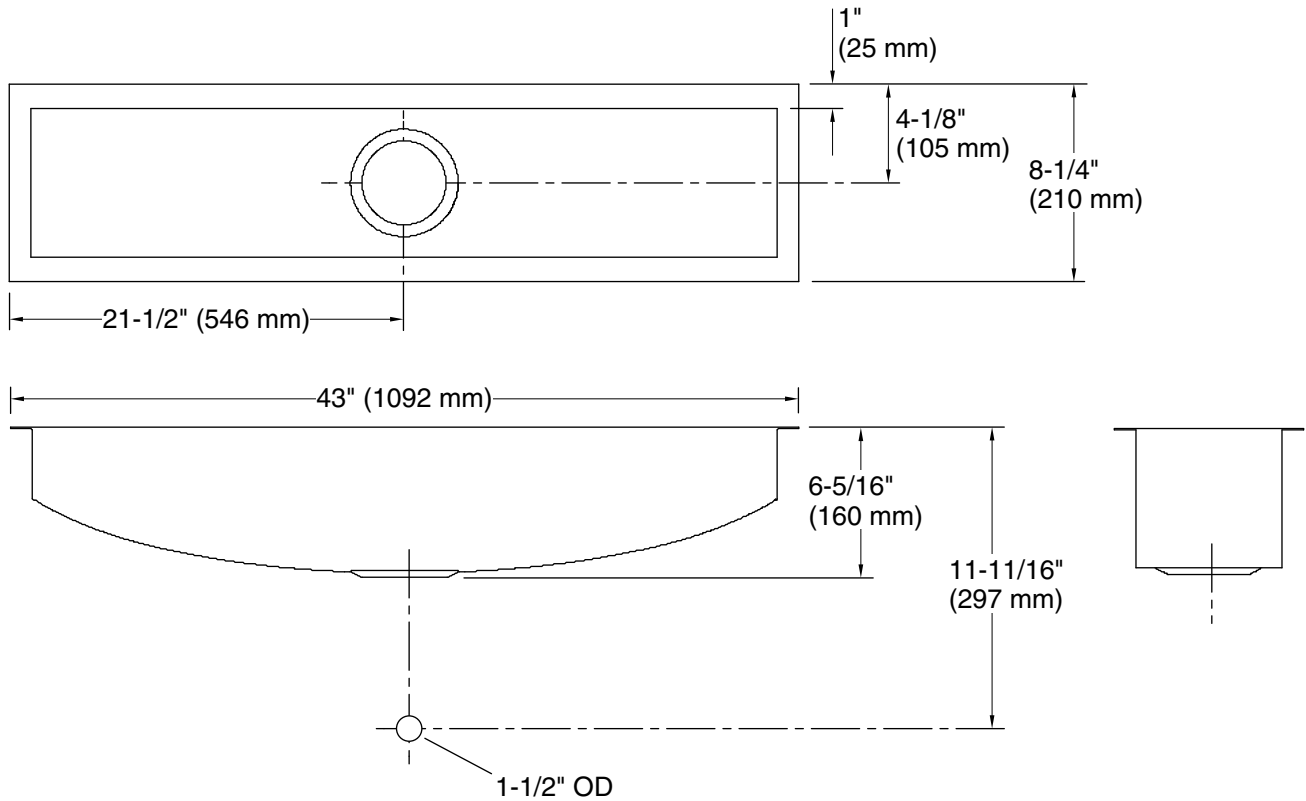

Undertone®

43" undermount single-bowl kitchen sink
K-3188

Features

- Undertone trough sinks take functionality to a higher level in the kitchen
- 43"L x 8-1/4"W
- 5-15/16" depth
- Single-basin design
- Undercounter installation
- Sink can operate as a secondary or prep sink for ultimate flexibility when designing a custom workspace
- Please order the K-3156-NA sink which includes the following: sink and sink rack

See website for detailed warranty information.

Technical Information

All product dimensions are nominal.

Bowl configuration: Single

Min. base cabinet width: 45" (1143 mm)

Bowl area: Length: 41" (1041 mm)
 Width: 6-1/4" (159 mm)
 Bowl depth: 6-5/16" (160 mm)

Drain hole: 3-5/8" (92 mm)

Template: 1022024-7, required, included

Notes

Install this product according to the installation instructions.