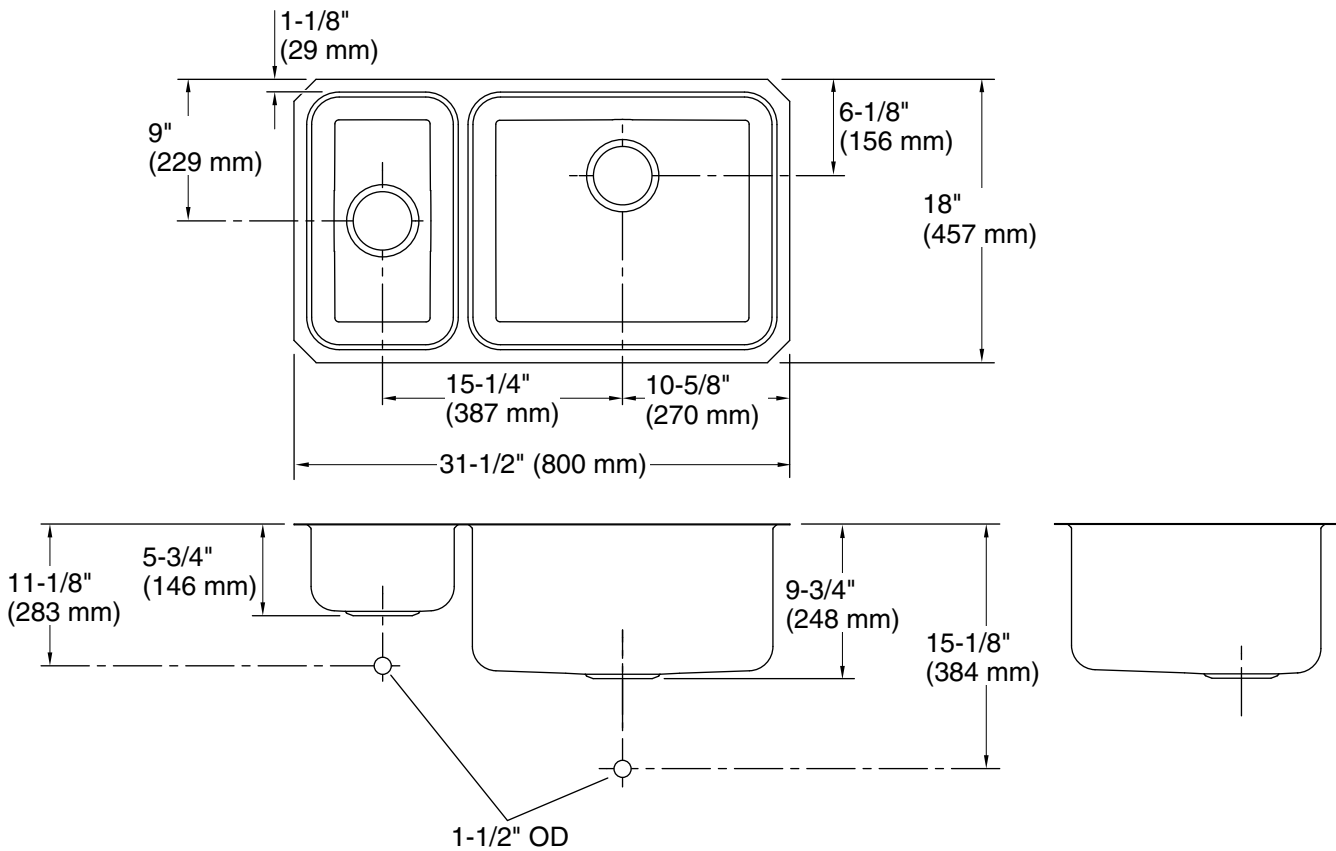

**Undertone®**  
31-1/2" undermount double-bowl kitchen sink  
**K-3174-L**

**Features**

- 36" minimum base cabinet width
- Large/small bowls with high/low design
- 5-1/2" depth left bowl and 9-1/2" depth right bowl
- Includes installation hardware

### Technical Information

All product dimensions are nominal.

Bowl configuration: High-low

Min. base cabinet width: 36" (914 mm)

Bowl area (Left):  
Length: 9" (229 mm)  
Width: 15-3/4" (400 mm)  
Bowl depth: 5-1/2" (140 mm)  
Water depth: 5-1/2" (140 mm)

Bowl area (Right):  
Length: 19" (483 mm)  
Width: 15-3/4" (400 mm)  
Bowl depth: 9-1/2" (241 mm)  
Water depth: 9-1/2" (241 mm)

Drain hole: 3-3/4" (94 mm)

Template: 1221369-7, required, included